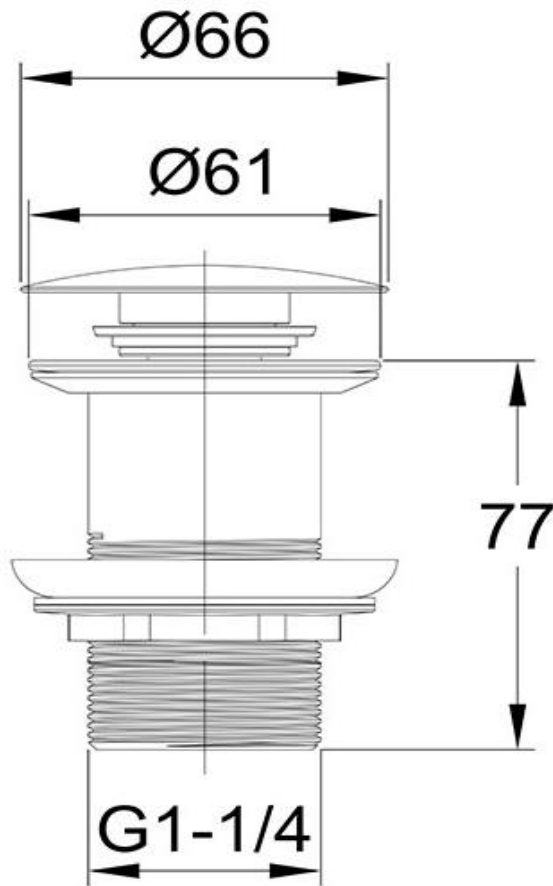

Clikclak Pop-Up Dome Waste

FW9269RG

Clikclak Pop-Up Dome Waste Rose Gold

Clikclak pop-up waste with a rose gold dome shaped plug
32mm diameter

CARE AND USE

Tapware

All finishes are smooth, abrasion resistant, corrosion resistant, fade-proof and easy to clean. All finishes are super hard wearing surfaces that won't chip, peel or tarnish with normal use. All surfaces should be regularly wiped clean with non scouring, neutral wash solutions.