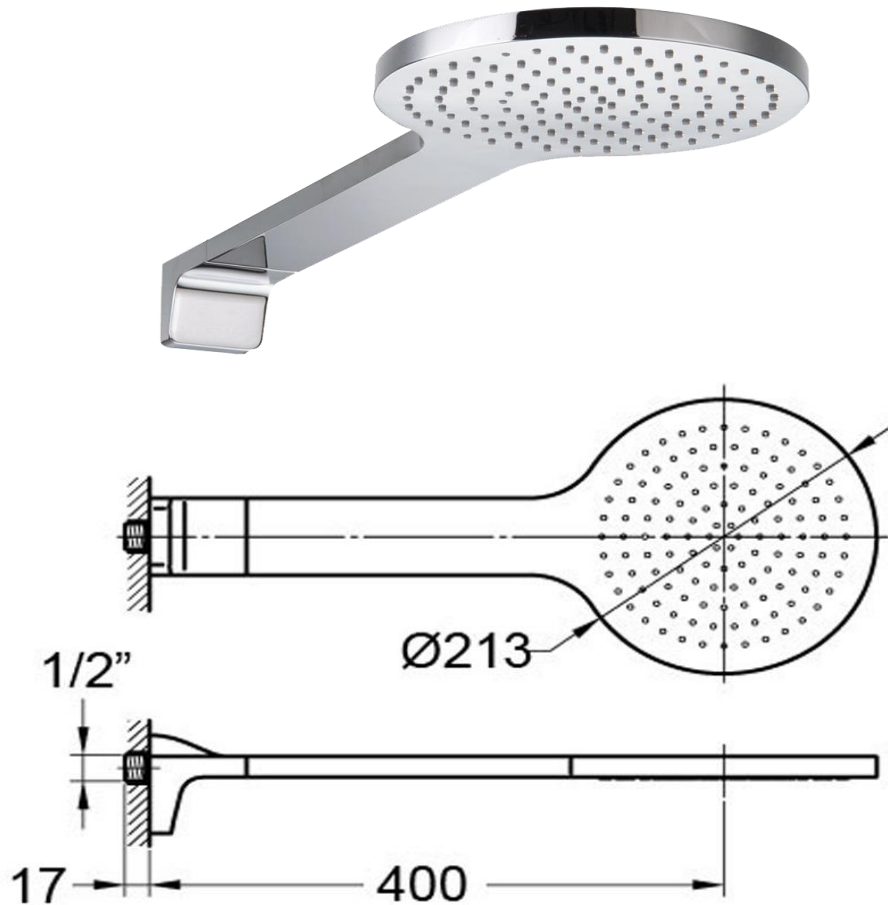

Monoblock Rain Shower

FWC22

Cascade Monoblock Rain Shower Chrome

- One piece rain shower dump rose and arm
- 213mm x 400mm reach and 15mm male wall connection
- Mains pressure only
- Recommended working pressure 200 – 500kPa (balanced)
- WELS 0 Star (supplied with a 10L/min flow restrictor)