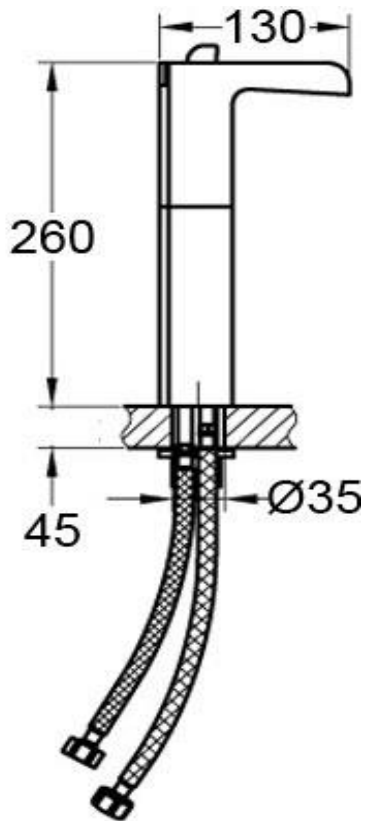

Tall Basin Mixer

FWC9825B

Cascade Tall Basin Mixer Chrome

Tall height basin mixer with 'waterfall' style spout for vessel basin installations

260mm high x 130mm reach

Mains pressure only

Recommended working pressure 200 – 500kPa (balanced)

Sedal ceramic disc cartridge (Made in Spain)

CARE AND USE

Tapware

All finishes are smooth, abrasion resistant, corrosion resistant, fade-proof and easy to clean. All finishes are super hard wearing surfaces that won't chip, peel or tarnish with normal use. All surfaces should be regularly wiped clean with non scouring, neutral wash solutions.

LIMITED PRODUCT WARRANTIES

To be read in conjunction with and subject to all terms and conditions contained in the Waterware 'Producer Statement' available on-line (<http://www.waterware.co.nz/media-downloads>) From date of purchase, Waterware Services warrants products from the following categories to be free from manufacturing defect subject to exclusions (if applicable):

Category	Domestic Installations	Commercial Installations	Exclusions	Wells
Tapware | 10 year conditional warranty	5 years parts and labour, 6-10 years parts only	1 year parts and labour	Handshowers and Hoses	5 Star 5L/min