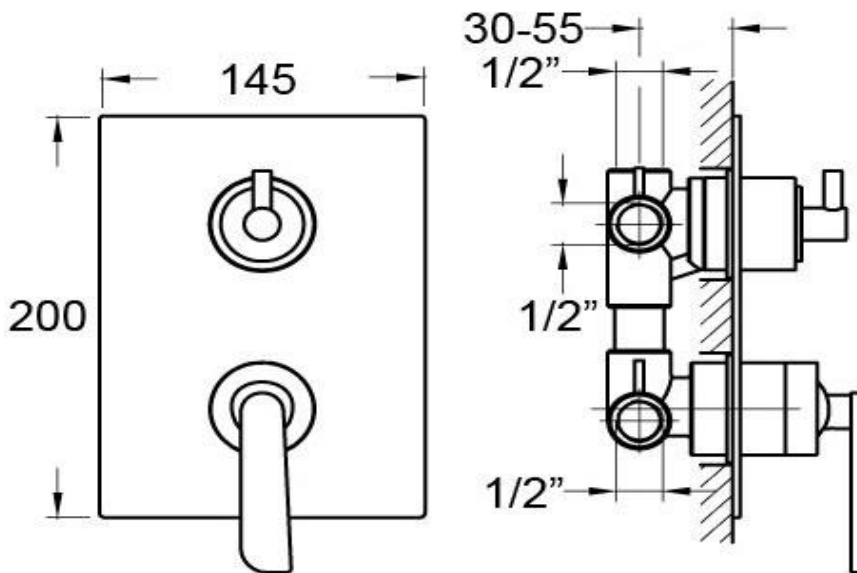

## Shower Divert Mixer

FWC9903  
 Cascade Shower 3 Way Divert Mixer Chrome

Shower or bath three way divert mixer  
 Divert feature allows three functions e.g. slide shower, dump  
 rose and bath spout  
 Mains pressure only  
 Recommended working pressure 200 – 500kPa (balanced)  
 Sedal ceramic disc cartridge (Made in Spain)