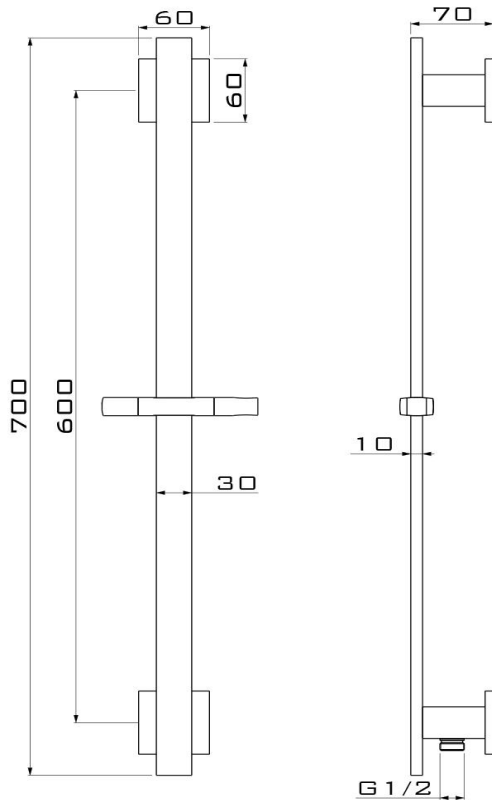

Slide Shower 3 Function Handshower

FWCU9507BN

Cube Slide Shower 3 Function Handshower Brushed Nickel

Slide Shower with integrated water connection (15mm female connection) finished in brushed nickel

Full metal (brass) construction, including slider

3 function hand piece

1500mm matte vinyl hose

Supplied with non-return restrictor in hand piece

Mains pressure only

Recommended working pressure 200-500kPa (balanced)

CARE AND USE

Tapware

All finishes are smooth, abrasion resistant, corrosion resistant, fade-proof and easy to clean. All finishes are super hard wearing surfaces that won't chip, peel or tarnish with normal use. All surfaces should be regularly wiped clean with non scouring, neutral wash solutions.