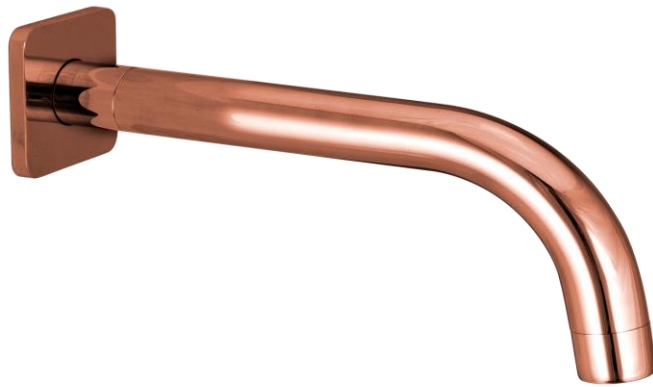

## Wall Mounted Bath Spout

FWLO08RG

Loft Wall Mounted Bath Spout Rose Gold

Wall mounted bath spout in a rose gold finish

210mm reach and 15mm male connection

60mm faceplate

Mains pressure only

Note: A separate aerator is supplied in the box if the installation requires a higher or lower flow rate. Please use the aerator key supplied to remove the existing aerator and replace it with the additional aerator, then test if the flow rate suits the installation.

### CARE AND USE

Tapware

All finishes are smooth, abrasion resistant, corrosion resistant, fade-proof and easy to clean. All finishes are super hard wearing surfaces that won't chip, peel or tarnish with normal use. All surfaces should be regularly wiped clean with non scouring, neutral wash solutions.