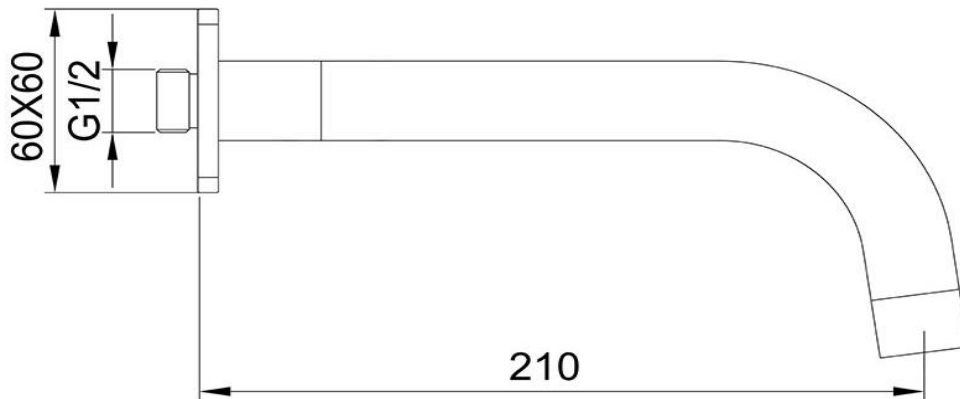

## Wall Mounted Bath Spout

FWLO08RG

Loft Wall Mounted Bath Spout Rose Gold

Wall mounted bath spout in a rose gold finish

210mm reach and 15mm male connection

60mm faceplate

Mains pressure only

Note: A separate aerator is supplied in the box if the installation requires a higher or lower flow rate. Please use the aerator key supplied to remove the existing aerator and replace it with the additional aerator, then test if the flow rate suits the installation.