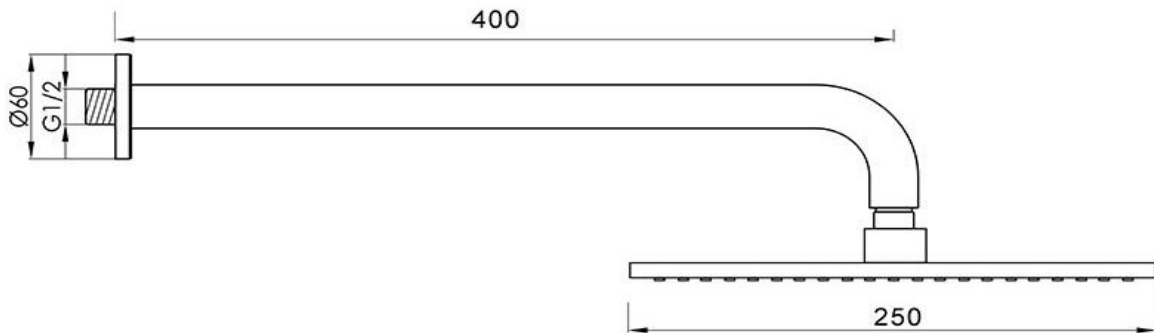

Rain Shower with Wall Arm

FWL009RG

Loft Rain Shower with Wall Arm Rose Gold

Wall mounted rain shower dump rose and arm in rose gold
 250mm rose and 400mm arm with 15mm male wall connection
 Mains pressure only
 Recommended working pressure 200 – 500kPa (balanced)