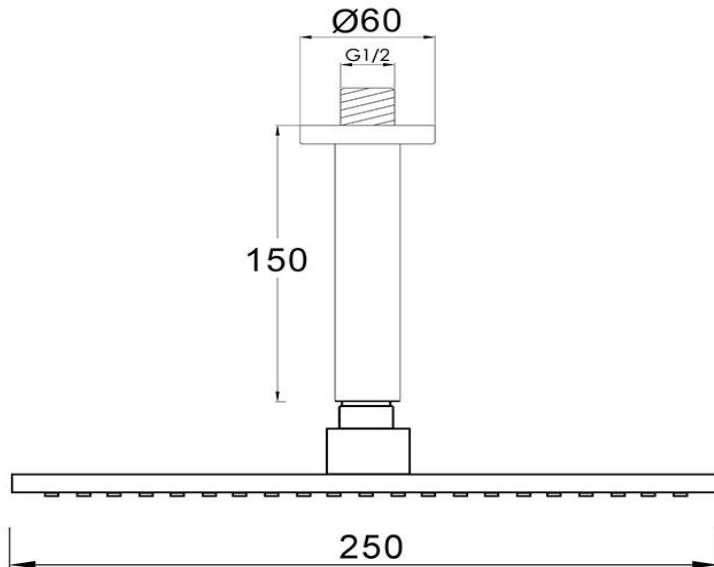

Rain Shower with Ceiling Arm

FWLO10RG

Loft Rain Shower with Ceiling Arm Rose Gold

Ceiling mounted rain shower dump rose and arm in rose gold
250mm rose and 150mm arm with 15mm male ceiling
connection

Mains pressure only

Recommended working pressure 200 – 500kPa (balanced)

CARE AND USE

Tapware

All finishes are smooth, abrasion resistant, corrosion resistant, fade-proof and easy to clean. All finishes are super hard wearing surfaces that won't chip, peel or tarnish with normal use. All surfaces should be regularly wiped clean with non scouring, neutral wash solutions.

LIMITED PRODUCT WARRANTIES

To be read in conjunction with and subject to all terms and conditions contained in the Waterware 'Producer Statement' available on-line (<http://www.waterware.co.nz/media-downloads>) From date of purchase, Waterware Services warrants products from the following categories to be free from manufacturing defect subject to exclusions (if applicable):

Category	Domestic Installations	Commercial Installations	Exclusions	Wels
Tapware | 10 year conditional warranty	5 years parts and labour, 6-10 years parts only	1 year parts and labour	Handshowers and Hoses	3 Star 9L/min