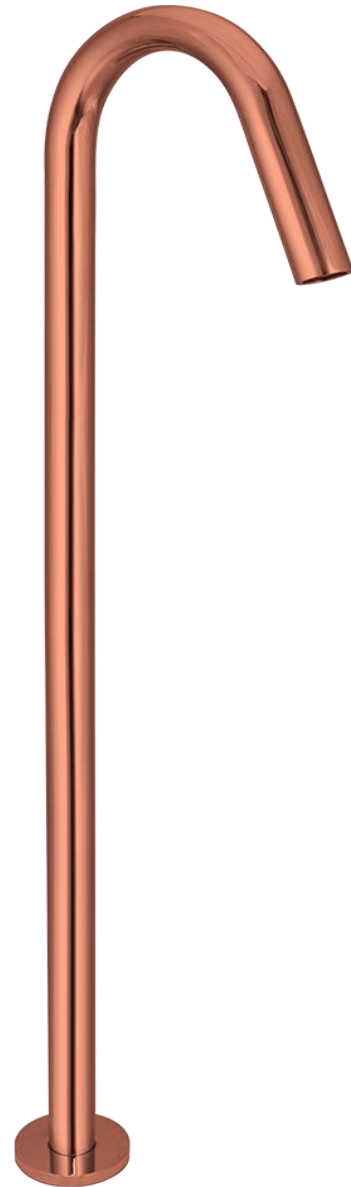

Floor Mounted Bath Spout

FWLO1500RG

Loft Floor Mounted Bath Spout Rose Gold

Floor mounted bath spout in rose gold

925mm high x 210mm reach

Mains pressure only

CARE AND USE

Tapware