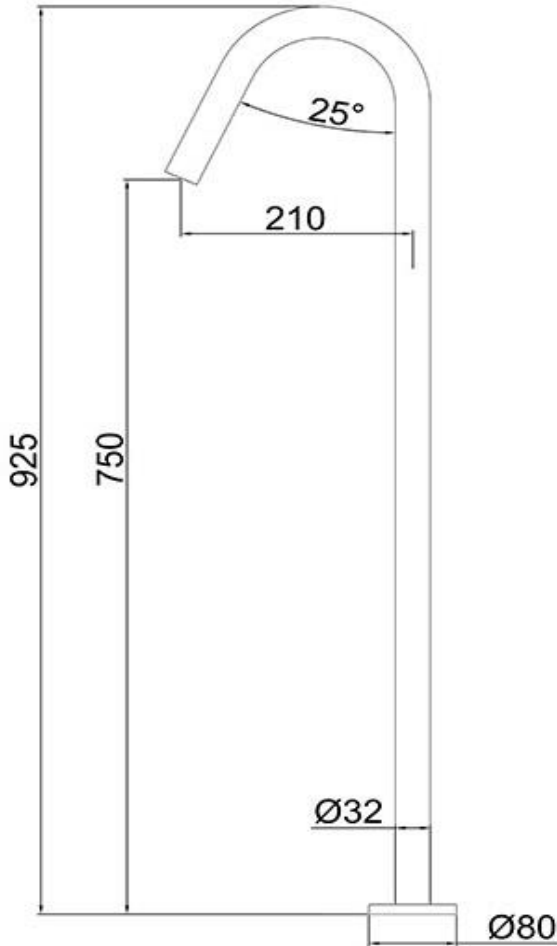

Floor Mounted Bath Spout

FWLO1500RG

Loft Floor Mounted Bath Spout Rose Gold

Floor mounted bath spout in rose gold

925mm high x 210mm reach

Mains pressure only

CARE AND USE

Tapware