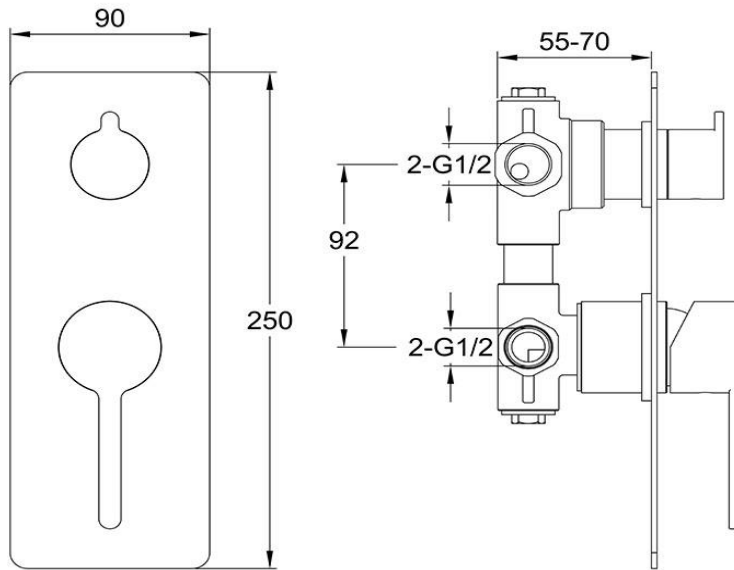

## Shower Divert Mixer

FWLO2037RG

Loft Shower Divert Mixer Rose Gold

Shower divert mixer finished in rose gold

Mains pressure only

Recommended working pressure 200 – 500kPa (balanced)