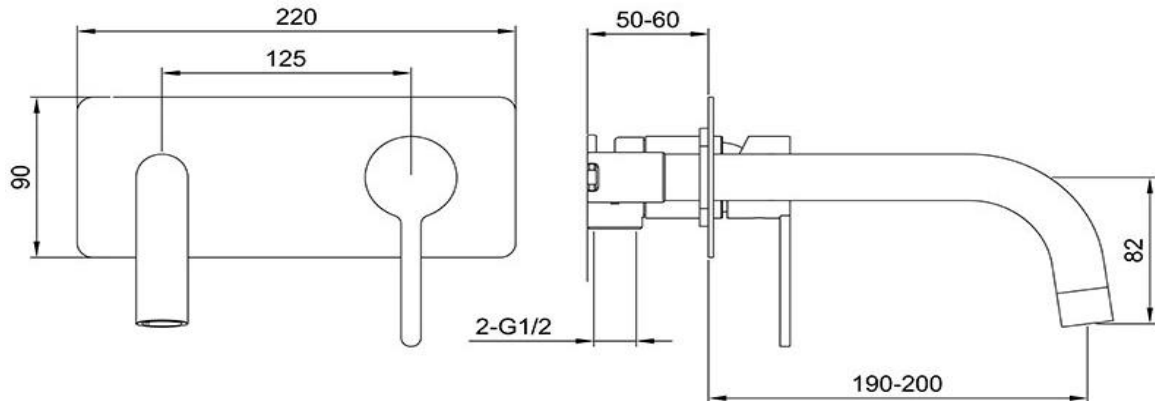

Wall Mounted Basin Mixer

FWLO8286RG

Loft Wall Mounted Basin Mixer Rose Gold

Wall mounted basin mixer finished in rose gold

200mm reach

Mains pressure only

Recommended working pressure 200 – 500kPa (balanced)