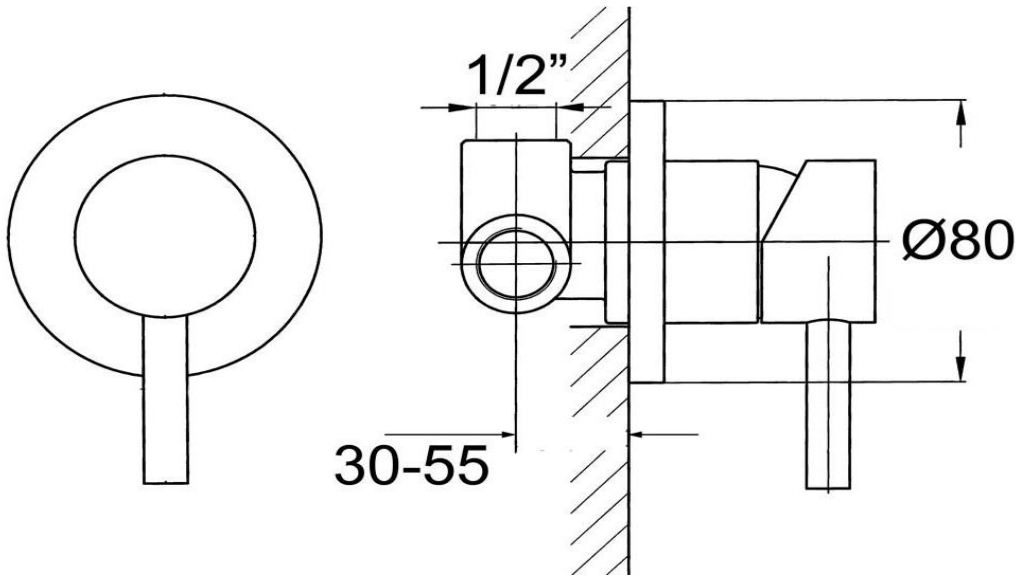

Shower/Bath Mixer

FWLO8303ARG

Loft Shower/Bath Mixer Rose Gold (Small Faceplate)

Shower or bath mixer finished in gun metal

Small faceplate is 80mm diameter

Mains pressure only

Recommended working pressure 200 – 500kPa (balanced)