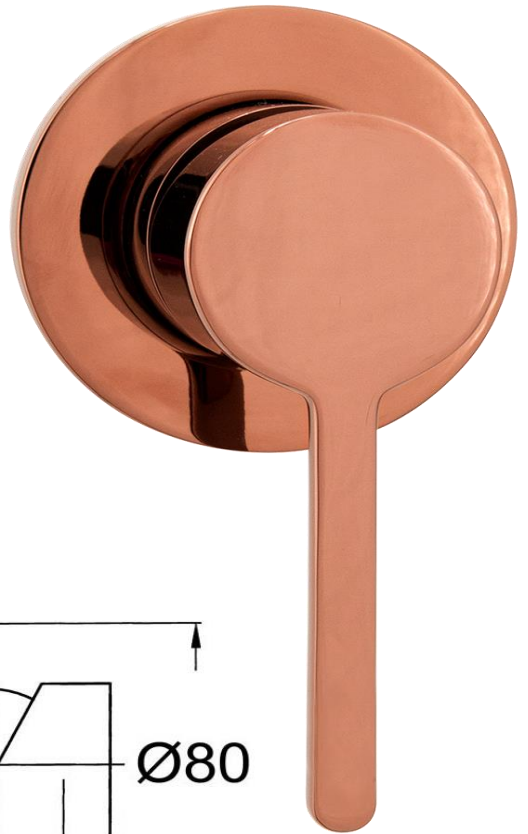

Shower/Bath Mixer

FWLO8303ARG

Loft Shower/Bath Mixer Rose Gold (Small Faceplate)

Shower or bath mixer finished in gun metal

Small faceplate is 80mm diameter

Mains pressure only

Recommended working pressure 200 – 500kPa (balanced)

CARE AND USE

Tapware

All finishes are smooth, abrasion resistant, corrosion resistant, fade-proof and easy to clean. All finishes are super hard wearing surfaces that won't chip, peel or tarnish with normal use. All surfaces should be regularly wiped clean with non scouring, neutral wash solutions.