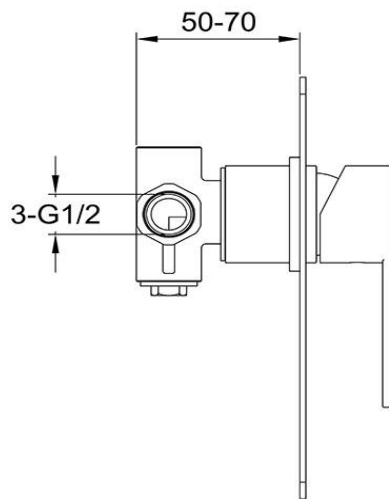

Shower/Bath Mixer

FWLO8303RG

Loft Shower/Bath Mixer Rose Gold

Shower or bath mixer finished in rose gold

Mains pressure only

Recommended working pressure 200 – 500kPa (balanced)

CARE AND USE

Tapware