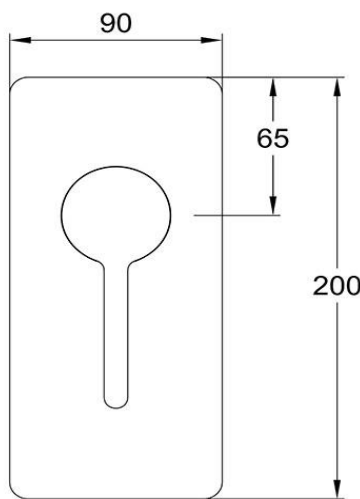

Shower/Bath Mixer

FWLO8303RG

Loft Shower/Bath Mixer Rose Gold

Shower or bath mixer finished in rose gold

Mains pressure only

Recommended working pressure 200 – 500kPa (balanced)

CARE AND USE

Tapware