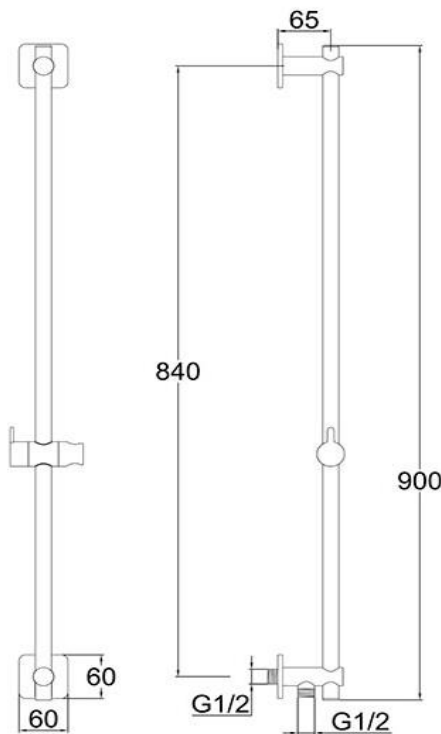

Slide Shower 3 Function

FWLO9516MRG

Loft Slide Shower 3 Function Rose Gold

Slide shower with a three function hand shower finished in rose gold

900mm centers and 15mm male wall elbow connection

Full metal rail, end posts and slider for long term durability

1750mm metal wound shower hose

Mains pressure only

Recommended working pressure 200 – 500kPa (balanced)

CARE AND USE

Tapware

All finishes are smooth, abrasion resistant, corrosion resistant, fade-proof and easy to clean. All finishes are super hard wearing surfaces that won't chip, peel or tarnish with normal use. All surfaces should be regularly wiped clean with non scouring, neutral wash solutions.