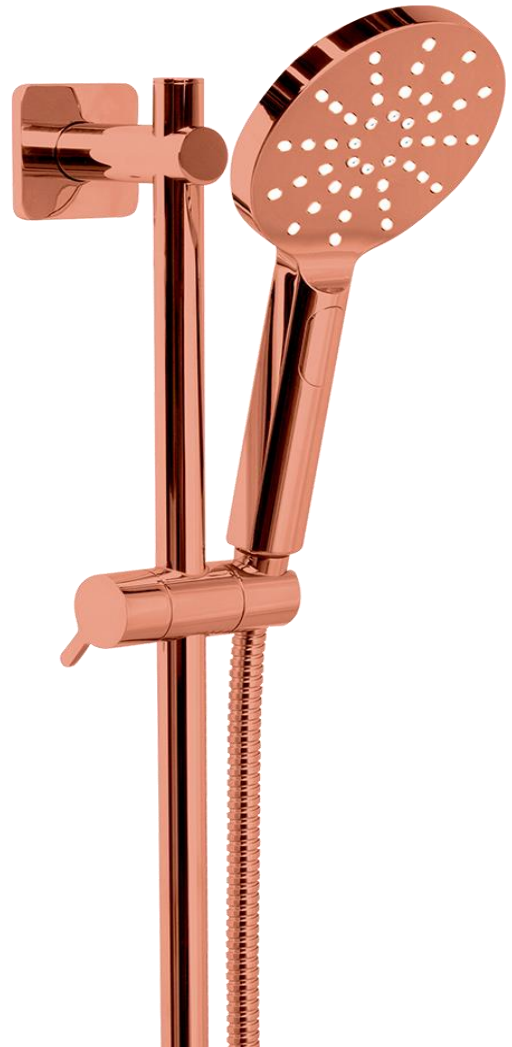

Slide Shower 3 Function

FWLO9516MRG

Loft Slide Shower 3 Function Rose Gold

Slide shower with a three function hand shower finished in rose gold

900mm centers and 15mm male wall elbow connection

Full metal rail, end posts and slider for long term durability

1750mm metal wound shower hose

Mains pressure only

Recommended working pressure 200 – 500kPa (balanced)

CARE AND USE

Tapware

All finishes are smooth, abrasion resistant, corrosion resistant, fade-proof and easy to clean. All finishes are super hard wearing surfaces that won't chip, peel or tarnish with normal use. All surfaces should be regularly wiped clean with non scouring, neutral wash solutions.