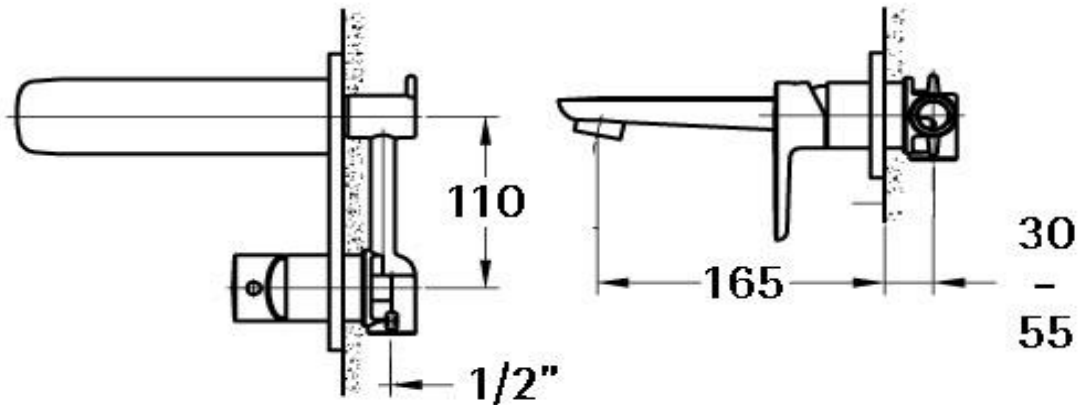

Wall Mount Basin Mixer

FLOVA®

FWM8283

Modern Wall Mount Basin Mixer Chrome

Wall mounted basin mixer and spout for vessel basin installations

165mm reach

Mains pressure only

Recommended working pressure 200 – 500kPa (balanced)

Sedal ceramic disc cartridge (Made in Spain)

CARE AND USE

Tapware

All finishes are smooth, abrasion resistant, corrosion resistant, fade-proof and easy to clean. All finishes are super hard wearing surfaces that won't chip, peel or tarnish with normal use. All surfaces should be regularly wiped clean with non scouring, neutral wash solutions.

LIMITED PRODUCT WARRANTIES

To be read in conjunction with and subject to all terms and conditions contained in the Waterware 'Producer Statement' available on-line (<http://www.waterware.co.nz/media-downloads>) From date of purchase, Waterware Services warrants products from the following categories to be free from manufacturing defect subject to exclusions (if applicable):

Category	Domestic Installations	Commercial Installations	Exclusions	Wells
Tapware | 10 year conditional warranty	5 years parts and labour, 6-10 years parts only	1 year parts and labour	Handshowers and Hoses	5 Star 5L/min