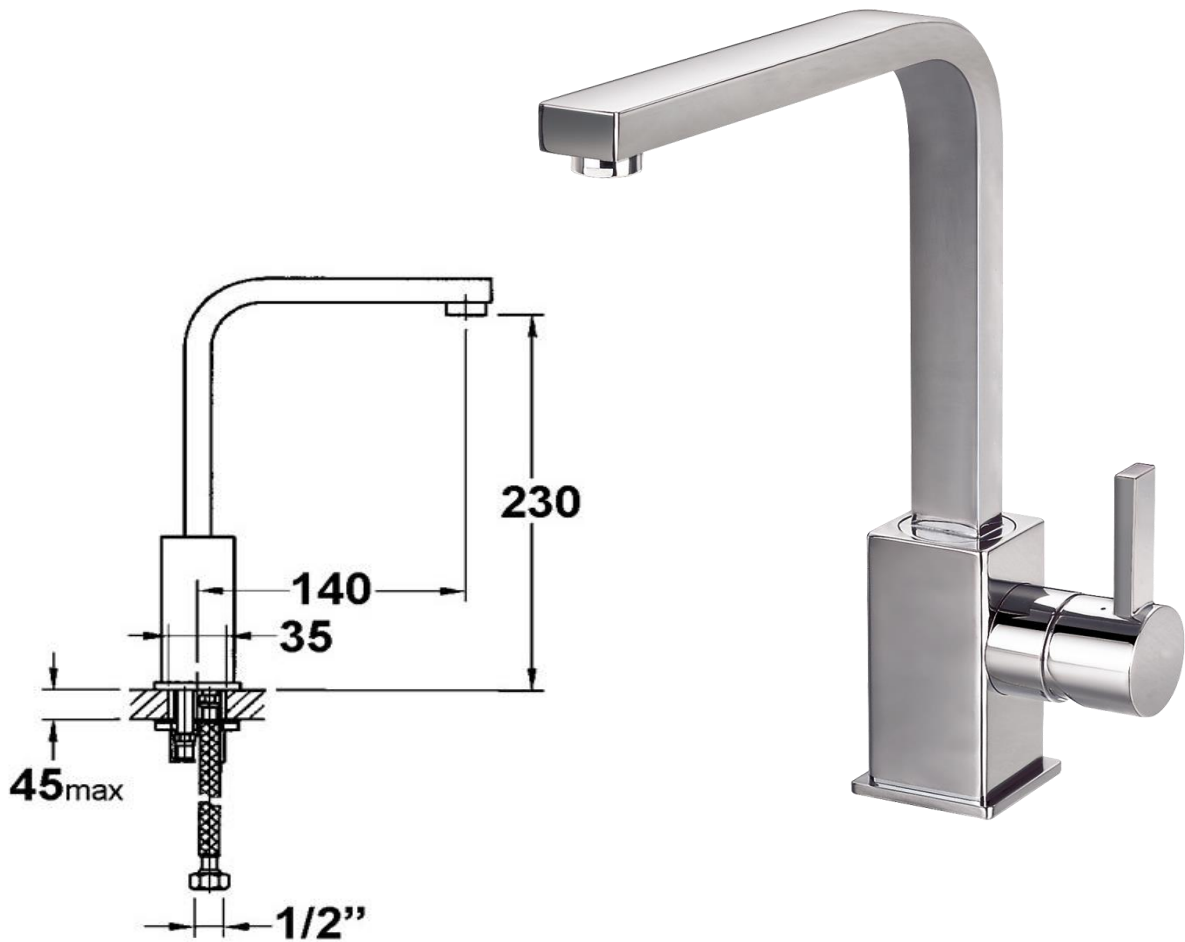

Gooseneck Basin Mixer

FLOVA®

FWN8266
Nova Gooseneck Basin Mixer Chrome

Gooseneck basin mixer with swivel spout
230mm aerator height x 140mm reach
Mains pressure only
Recommended working pressure 200 – 500kPa (balanced)
Sedal ceramic disc cartridge (Made in Spain)