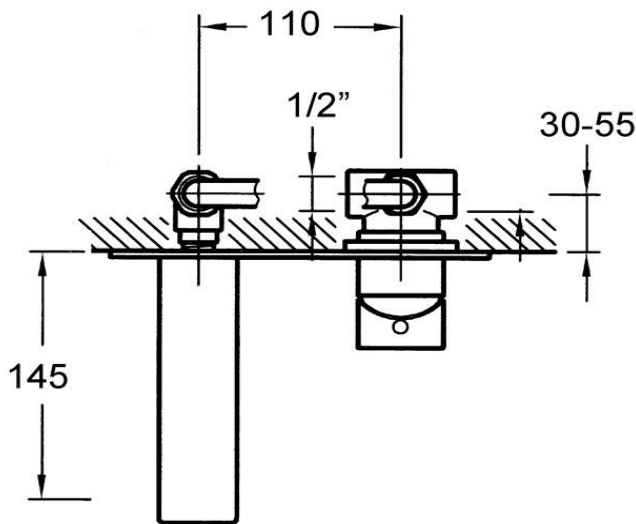

Wall Mounted Basin Mixer

FLOVA®

FWN8287

Nova Wall Mounted Basin Mixer Chrome

Wall mounted basin mixer and spout for vessel basin installations

145mm reach

Mains pressure only

Recommended working pressure 200 – 500kPa (balanced)

Sedal ceramic disc cartridge (Made in Spain)

CARE AND USE

Tapware

All finishes are smooth, abrasion resistant, corrosion resistant, fade-proof and easy to clean. All finishes are super hard wearing surfaces that won't chip, peel or tarnish with normal use. All surfaces should be regularly wiped clean with non scouring, neutral wash solutions.

LIMITED PRODUCT WARRANTIES

To be read in conjunction with and subject to all terms and conditions contained in the Waterware 'Producer Statement' available on-line (<http://www.waterware.co.nz/media-downloads>) From date of purchase, Waterware Services warrants products from the following categories to be free from manufacturing defect subject to exclusions (if applicable):

Category	Domestic Installations	Commercial Installations	Exclusions	Wels
Tapware | 10 year conditional warranty	5 years parts and labour, 6-10 years parts only	1 year parts and labour	Handshowers and Hoses	3 Star 8L/min