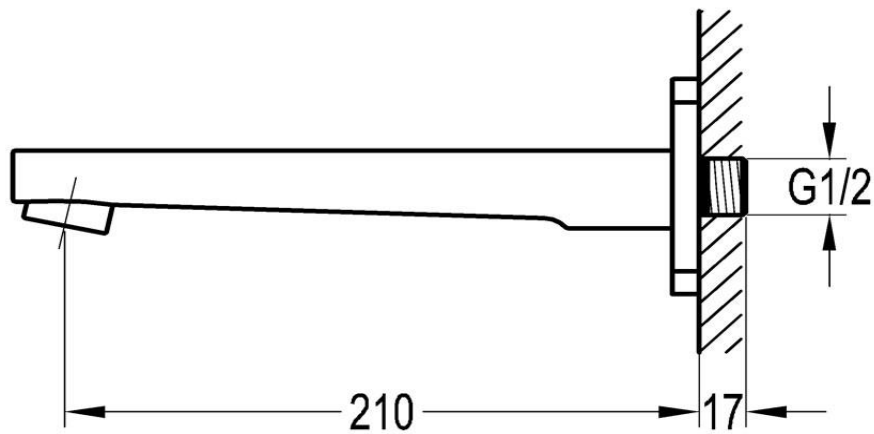

Wall Mounted Bath Spout

FLOVA®

FWV16

Vivid Wall Mounted Bath Spout Chrome

Wall mounted bath spout in a chrome finish
210mm reach and 15mm male connection
Mains pressure only

CARE AND USE

Tapware

All finishes are smooth, abrasion resistant, corrosion resistant, fade-proof and easy to clean. All finishes are super hard wearing surfaces that won't chip, peel or tarnish with normal use. All surfaces should be regularly wiped clean with non scouring, neutral wash solutions.