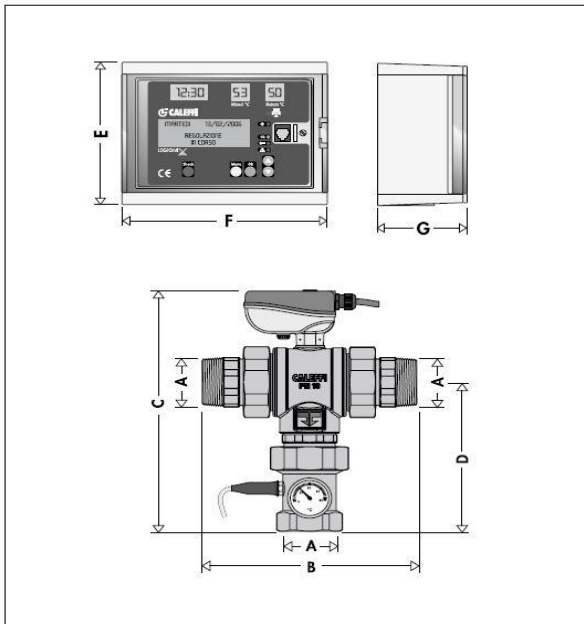

## Technical Specification

- Valve body materials: brass EN 12165 CW617N
- Ball: brass EN 12165 CW614N, chrome plated, POM
- Maximum working pressure (static): 10bar
- Maximum inlet temperature: 100°C
- Actuator: Electric supply: 24V - 50/60 Hz directly from the regulator
- Power consumption: 6 VA
- Protection cover: self-extinguishing V0
- Protection class: IP 65
- Housing: self-extinguishing
- ABS Electric supply: 24V (ac) 50/60 Hz
- Power consumption: 6.5 VA
- Adjustment temperature range: 20–85°C
- Disinfection temperature range: 40–85°C
- Ambient temperature range: 0–50°C
- Protection class: IP 54 (Class II appliance)

### Dimensions

| Code   | A      | B   | C   | D     | E   | F   | G   | Mass (kg) |
|--------|--------|-----|-----|-------|-----|-----|-----|-----------|
| 600054 | 3/4"   | 135 | 216 | 102,5 | 145 | 180 | 105 | 2,4       |
| 600064 | 1"     | 159 | 237 | 106,5 | 145 | 180 | 105 | 3,3       |
| 600074 | 1 1/4" | 184 | 257 | 113,5 | 145 | 180 | 105 | 3,7       |
| 600084 | 1 1/2" | 232 | 306 | 181   | 145 | 180 | 105 | 9,5       |
| 600094 | 2"     | 240 | 311 | 186   | 145 | 180 | 105 | 9,7       |

## Application

The Caleffi 6000 32mm Legiomix is used in plumbing systems to control water temperature and is installed mostly in plant rooms.