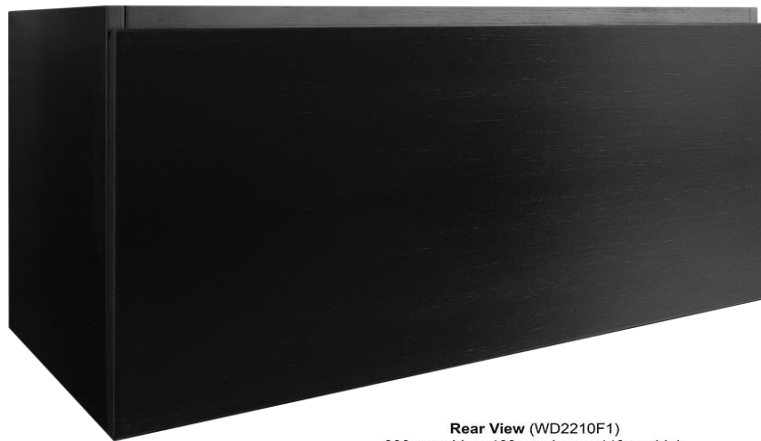

iStone Vanity

WD2210F1BL

Istone Vanity 800 x 460 x 440mm Black Wood Grain

iStone deep drawer, wall hung vanity in a black wood veneer finish.

800mm wide x 460mm deep x 440mm high

Features:

Sturdy MDF construction with a black wood veneer finish

Soft close 'Blum' drawer hardware

Concealed drawer grip

Complete with all wall hung mounting hardware

Rear View (WD2210F1)
800mm wide x 460mm deep x 440mm high

CARE AND USE

Cabinets

Wood veneers, laminates or lacquered finishes should be regularly wiped clean with non scouring, neutral wash solutions. Never use an abrasive cleaner or petroleum based products.