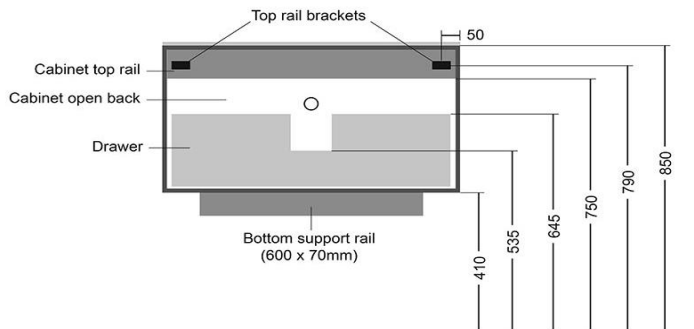

iStone Vanity

WD2210F1BL

Istone Vanity 800 x 460 x 440mm Black Wood Grain

iStone deep drawer, wall hung vanity in a black wood veneer finish.

800mm wide x 460mm deep x 440mm high

Features:

Sturdy MDF construction with a black wood veneer finish

Soft close 'Blum' drawer hardware

Concealed drawer grip

Complete with all wall hung mounting hardware

Rear View (WD2210F1)
800mm wide x 460mm deep x 440mm high

CARE AND USE

Cabinets

Wood veneers, laminates or lacquered finishes should be regularly wiped clean with non scouring, neutral wash solutions. Never use an abrasive cleaner or petroleum based products.