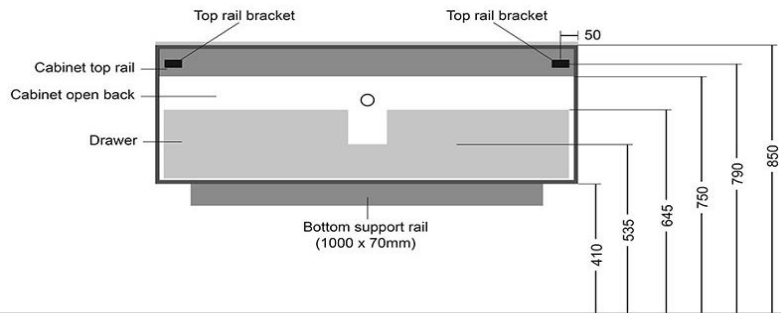

iStone Vanity

WD2210F2BA

iStone Vanity 1200 x 460 x 440mm Bamboo Wood Grain

iStone deep drawer, wall hung vanity in a bamboo wood grain finish.

1200mm wide x 460mm deep x 440mm high

Features:

Sturdy MDF construction with a bamboo solid wood veneer finish

Soft close 'Blum' drawer hardware

Concealed drawer grip

Complete with all wall hung mounting hardware

Rear View (WD2210F2)
1200mm wide x 460mm deep x 440mm high

CARE AND USE

Cabinets

Wood veneers, laminates or lacquered finishes should be regularly wiped clean with non scouring, neutral wash solutions. Never use an abrasive cleaner or petroleum based products.