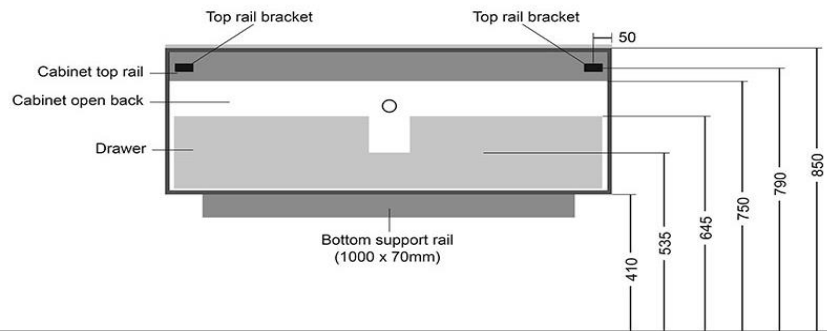

iStone Vanity

WD2210F2BL

Istone Vanity 1200 x 460 x 440mm Black Wood Grain

iStone deep drawer, wall hung vanity in a black wood grain finish.

1200mm wide x 460mm deep x 440mm high

Features:

Sturdy MDF construction with a black solid wood veneer finish

Soft close 'Blum' drawer hardware

Concealed drawer grip

Complete with all wall hung mounting hardware

Rear View (WD2210F2)
1200mm wide x 460mm deep x 440mm high

CARE AND USE

Cabinets

Wood veneers, laminates or lacquered finishes should be regularly wiped clean with non scouring, neutral wash solutions. Never use an abrasive cleaner or petroleum based products.