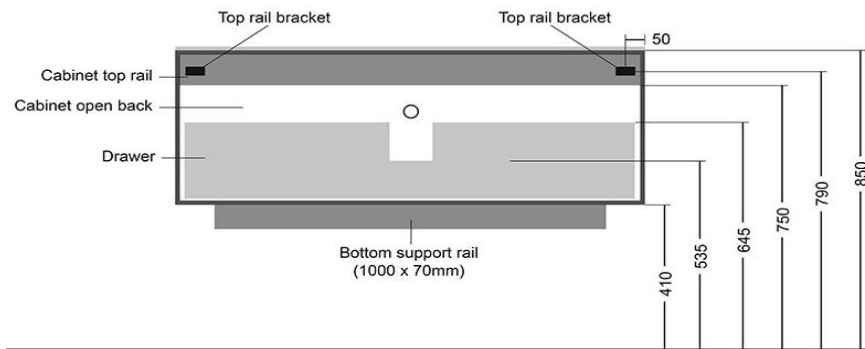

iStone Vanity

WD2210F2WH

iStone Vanity 1200 x 460 x 440mm Glossy White

iStone deep drawer, wall hung vanity in a glossy white finish.
1200mm wide x 460mm deep x 440mm high

Features:

- Sturdy MDF construction with a lacquered gloss finish
- Soft close 'Blum' drawer hardware
- Concealed drawer grip
- Complete with all wall hung mounting hardware

Rear View (WD2210F2)
1200mm wide x 460mm deep x 440mm high

CARE AND USE

Cabinets

Wood veneers, laminates or lacquered finishes should be regularly wiped clean with non scouring, neutral wash solutions. Never use an abrasive cleaner or petroleum based products.