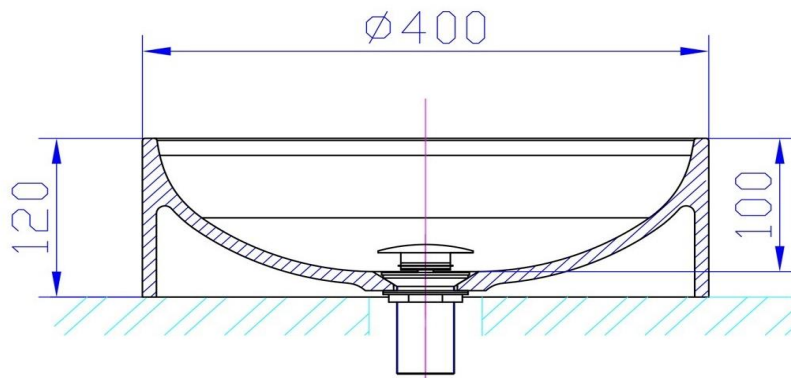

iStone Round Basin

WD38245GQ

iStone Round Basin 400 x 105mm Grey Quartz

iStone grey quartz round basin
400mm x 110mm high

Made from a solid homogeneous composite material which is dimensionally accurate, inert, non toxic, durable and repairable.

Note: Klikclak wastes are sold separately

CARE AND USE

iStone Composite Stone

iStone composite stone products should be wiped clean regularly and are best cleaned with cream or mild abrasive cleaners. Do not use harsh abrasives on the basin surfaces.

LIMITED PRODUCT WARRANTIES

To be read in conjunction with and subject to all terms and conditions contained in the Waterware 'Producer Statement' available on-line (<http://www.waterware.co.nz/media-downloads>) From date of purchase, Waterware Services warrants products from the following categories to be free from manufacturing defect subject to exclusions (if applicable):

Category	Domestic Installations	Commercial Installations	Exclusions	Wels
Basins	5 years parts and labour	1 years parts and labour	None	Not required