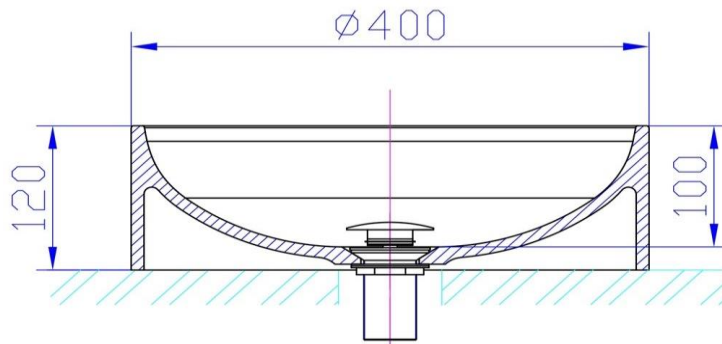

iStone Round Basin

WD38245GQ

iStone Round Basin 400 x 105mm Grey Quartz

iStone grey quartz round basin
400mm x 110mm high

Made from solid translucent acrylic which is dimensionally accurate, non toxic and durable.

Note: Klikklak wastes are sold separately

CARE AND USE

Basins

Vitreous china finishes are best cleaned with cream or mild abrasive toilet specific cleaners. Do not use harsh abrasives on the toilet seat surfaces.

LIMITED PRODUCT WARRANTIES

To be read in conjunction with and subject to all terms and conditions contained in the Waterware 'Producer Statement' available on-line (<http://www.waterware.co.nz/media-downloads>) From date of purchase, Waterware Services warrants products from the following categories to be free from manufacturing defect subject to exclusions (if applicable):

Category	Domestic Installations	Commercial Installations	Exclusions	Wels
Basins	5 years parts and labour	1 years parts and labour	None	Not required