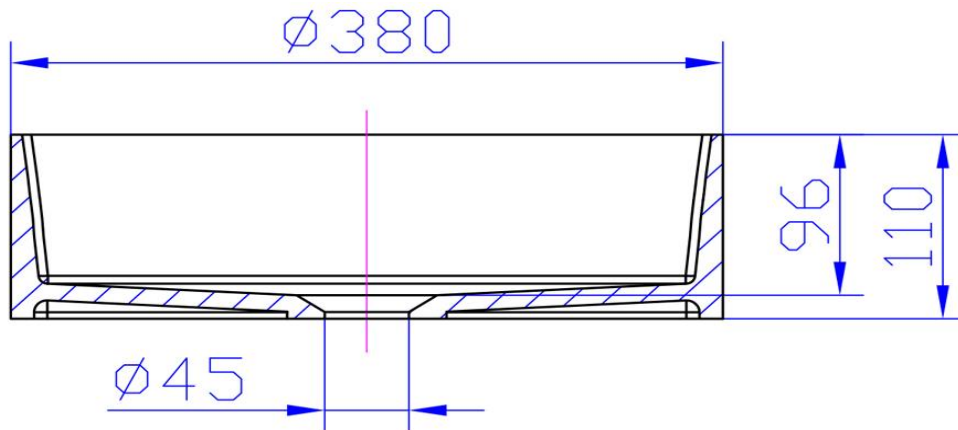

iStone Round Basin

WD38334NA

iStone Round Basin 380 x 110mm Natural

iStone natural/champagne round basin

380mm diameter x 110mm high

Made from a solid homogeneous composite material which is dimensionally accurate, inert, non toxic, durable and repairable.

Note: Klikclak wastes are sold separately

CARE AND USE

Basins

Vitreous china finishes are best cleaned with cream or mild abrasive toilet specific cleaners. Do not use harsh abrasives on the toilet seat surfaces.

LIMITED PRODUCT WARRANTIES

To be read in conjunction with and subject to all terms and conditions contained in the Waterware 'Producer Statement' available on-line (<http://www.waterware.co.nz/media-downloads>) From date of purchase, Waterware Services warrants products from the following categories to be free from manufacturing defect subject to exclusions (if applicable):

Category	Domestic Installations	Commercial Installations	Exclusions	Wels
Basins	5 years parts and labour	1 years parts and labour	None	Not required