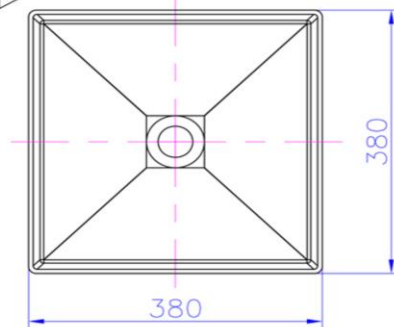

iStone Square Basin

WD38336NA

iStone Square Basin 380 x 380 x 110mm Matte Natural & White

iStone matte natural and white square basin

380mm wide x 380mm deep x 110mm high

Made from a solid homogeneous composite material which is dimensionally accurate, inert, non toxic, durable and repairable.