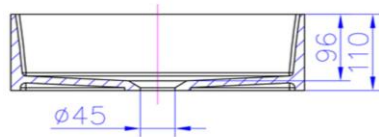

iStone Square Basin

WD38336NA

iStone Square Basin 380 x 380 x 110mm Matte Natural & White

iStone matte natural and white square basin

380mm wide x 380mm deep x 110mm high

Made from a solid homogeneous composite material which is dimensionally accurate, inert, non toxic, durable and repairable.