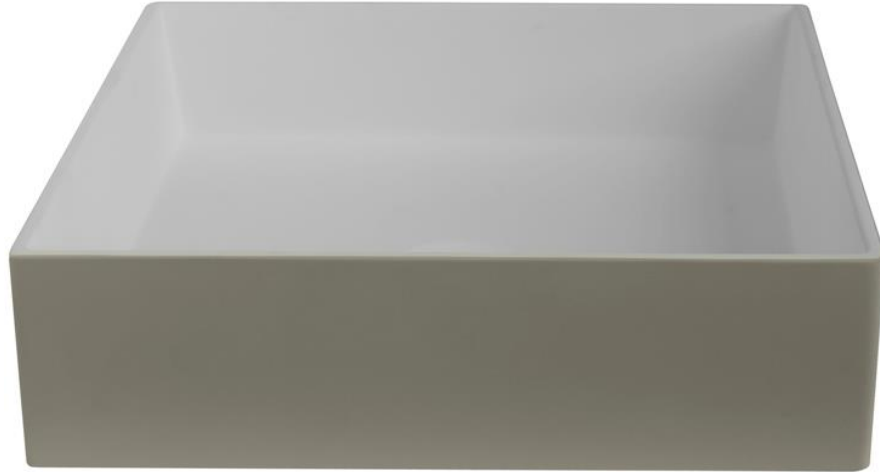

iStone Square Basin

WD38336NA

iStone Square Basin 380 x 380 x 110mm Matte Natural & White

iStone matte natural and white square basin

380mm wide x 380mm deep x 110mm high

Made from a solid homogeneous composite material which is dimensionally accurate, inert, non toxic, durable and repairable.