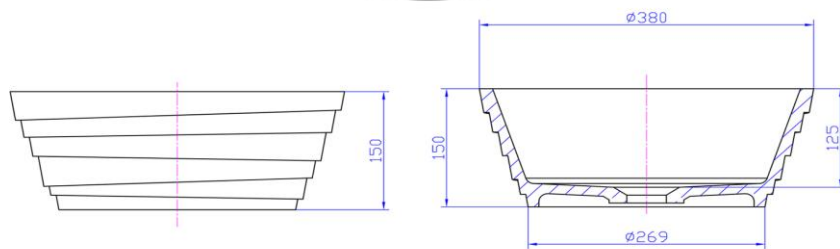

iStone Ribbed Round Basin

WD38371WH

iStone Ribbed Round Basin 380 x 150mm Gloss White

380mm diameter x 110mm high

Made from a solid homogeneous composite material (finished with a thick glossy layer of gel coat) which is dimensionally accurate, inert, non toxic, durable and repairable.

Note: Klikclak wastes are sold separately

CARE AND USE

Basins

Vitreous china finishes are best cleaned with cream or mild abrasive cleaners. Do not use harsh abrasives on the basin surfaces.

LIMITED PRODUCT WARRANTIES

To be read in conjunction with and subject to all terms and conditions contained in the Waterware 'Producer Statement' available on-line (<http://www.waterware.co.nz/media-downloads>) From date of purchase, Waterware Services warrants products from the following categories to be free from manufacturing defect subject to exclusions (if applicable):

Category	Domestic Installations	Commercial Installations	Exclusions	Wels
Basins	5 years parts and labour	1 years parts and labour	None	Not required