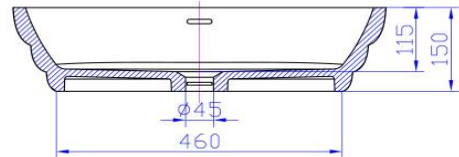

iStone Ribbed Vessel Basin

WD38389WH

iStone Ribbed Vessel Basin 600 x 400 x 150mm Gloss White

iStone gloss white oval vessel basin.

680mm wide x 380mm deep x 180mm high

Made from a solid homogeneous composite material which is dimensionally accurate, inert, non toxic, durable and repairable.

Note: Klikclak wastes are sold separately

CARE AND USE

Basins

Vitreous china finishes are best cleaned with cream or mild abrasive toilet specific cleaners. Do not use harsh abrasives on the toilet seat surfaces.

LIMITED PRODUCT WARRANTIES

To be read in conjunction with and subject to all terms and conditions contained in the Waterware 'Producer Statement' available on-line (<http://www.waterware.co.nz/media-downloads>) From date of purchase, Waterware Services warrants products from the following categories to be free from manufacturing defect subject to exclusions (if applicable):

Category	Domestic Installations	Commercial Installations	Exclusions	Wels
Basins	5 years parts and labour	1 years parts and labour	None	Not required