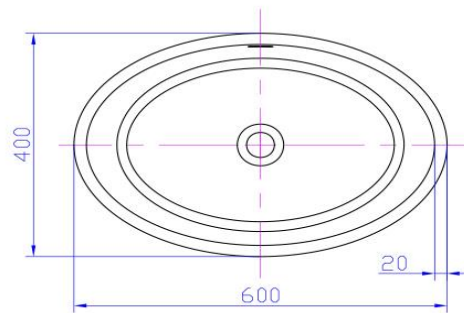

iStone Ribbed Vessel Basin

WD38389WH

iStone Ribbed Vessel Basin 600 x 400 x 150mm Gloss White

iStone gloss white oval vessel basin.

680mm wide x 380mm deep x 180mm high

Made from a solid homogeneous composite material which is dimensionally accurate, inert, non toxic, durable and repairable.

Note: Klikclak wastes are sold separately

CARE AND USE

Basins

Vitreous china finishes are best cleaned with cream or mild abrasive toilet specific cleaners. Do not use harsh abrasives on the toilet seat surfaces.

LIMITED PRODUCT WARRANTIES

To be read in conjunction with and subject to all terms and conditions contained in the Waterware 'Producer Statement' available on-line (<http://www.waterware.co.nz/media-downloads>) From date of purchase, Waterware Services warrants products from the following categories to be free from manufacturing defect subject to exclusions (if applicable):

Category	Domestic Installations	Commercial Installations	Exclusions	Wels
Basins	5 years parts and labour	1 years parts and labour	None	Not required