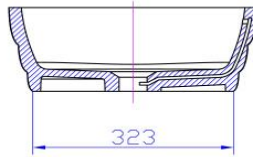

iStone Ribbed Vessel Basin

WD38389WH

iStone Ribbed Vessel Basin 600 x 400 x 150mm Gloss White

iStone gloss white oval vessel basin.

680mm wide x 380mm deep x 180mm high

Made from a solid homogeneous composite material which is dimensionally accurate, inert, non toxic, durable and repairable.

Note: Klikclak wastes are sold separately

CARE AND USE

Basins

Vitreous china finishes are best cleaned with cream or mild abrasive toilet specific cleaners. Do not use harsh abrasives on the toilet seat surfaces.

LIMITED PRODUCT WARRANTIES

To be read in conjunction with and subject to all terms and conditions contained in the Waterware 'Producer Statement' available on-line (<http://www.waterware.co.nz/media-downloads>) From date of purchase, Waterware Services warrants products from the following categories to be free from manufacturing defect subject to exclusions (if applicable):

Category	Domestic Installations	Commercial Installations	Exclusions	Wels
Basins	5 years parts and labour	1 years parts and labour	None	Not required