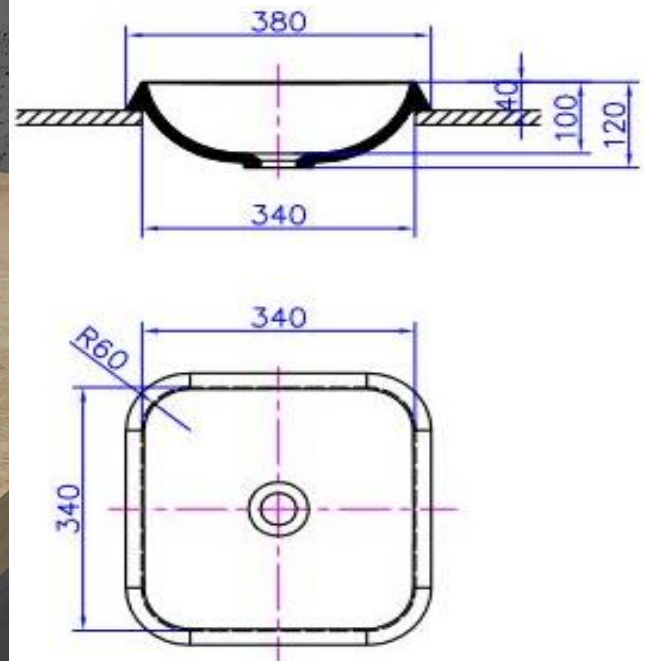

iStone Counter Top Basin Recessed

WD38502SQ

iStone Counter Top Basin Recessed 380 x 380 x 120mm
Snow Quartz

iStone counter top basin recessed Snow Quartz

380mm x 380mm diameter x 120mm high

Made from a solid homogeneous composite material which is dimensionally accurate, inert, non toxic, durable and repairable.

Note: Klikclak wastes are sold separately

CARE AND USE

Matte stone resin basins and baths

The matte finish on these products should be regularly wiped clean with non scouring, neutral wash solutions or a mild abrasive as required. For severe scratching use wet and dry sand papers beginning with 1000 grit or 800 grit if required. Rub only very lightly with plenty of water to avoid scratching.

LIMITED PRODUCT WARRANTIES

To be read in conjunction with and subject to all terms and conditions contained in the Waterware 'Producer Statement' available on-line (<http://www.waterware.co.nz/media-downloads>) From date of purchase, Waterware Services warrants products from the following categories to be free from manufacturing defect subject to exclusions (if applicable):

Category	Domestic Installations	Commercial Installations	Exclusions	Wells
Basins	5 years parts and labour	1 years parts and labour	None	Not required