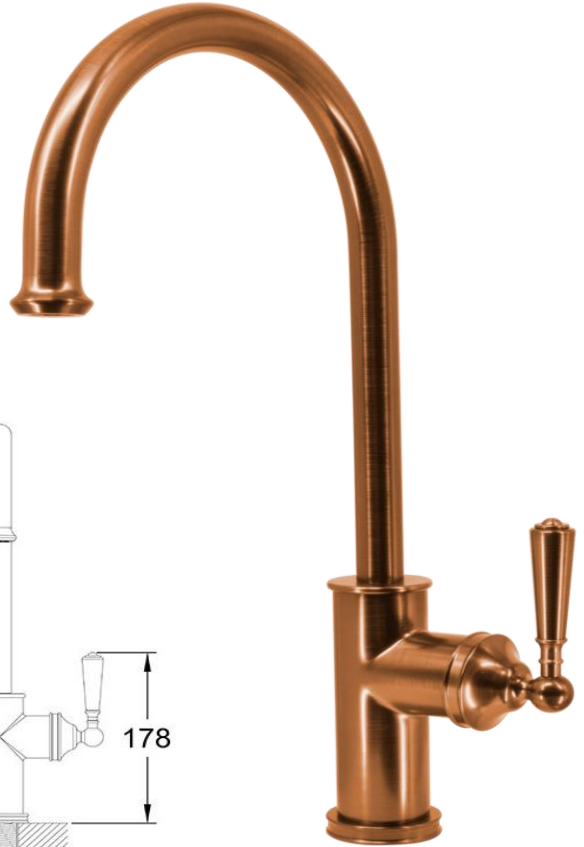

Gooseneck Swivel Kitchen Mixer

FWK0600BC

Roman Gooseneck Swivel Kitchen Mixer Brushed Copper

The Roman mixer with its classical styling of a 'gooseneck' swivel spout and orb shaped swing lever handle offers an old-world style complimented by the patina of the soft colour palette available.

Brushed copper finish

277mm aerator height x 208mm reach

Mains pressure only

Recommended working pressure 200 - 500kPa (balanced)

Ceramic disc cartridge

CARE AND USE

Tapware

All finishes are smooth, abrasion resistant, corrosion resistant, fade-proof and easy to clean. All finishes are super hard wearing surfaces that won't chip, peel or tarnish with normal use. All surfaces should be regularly wiped clean with non scouring, neutral wash solutions.