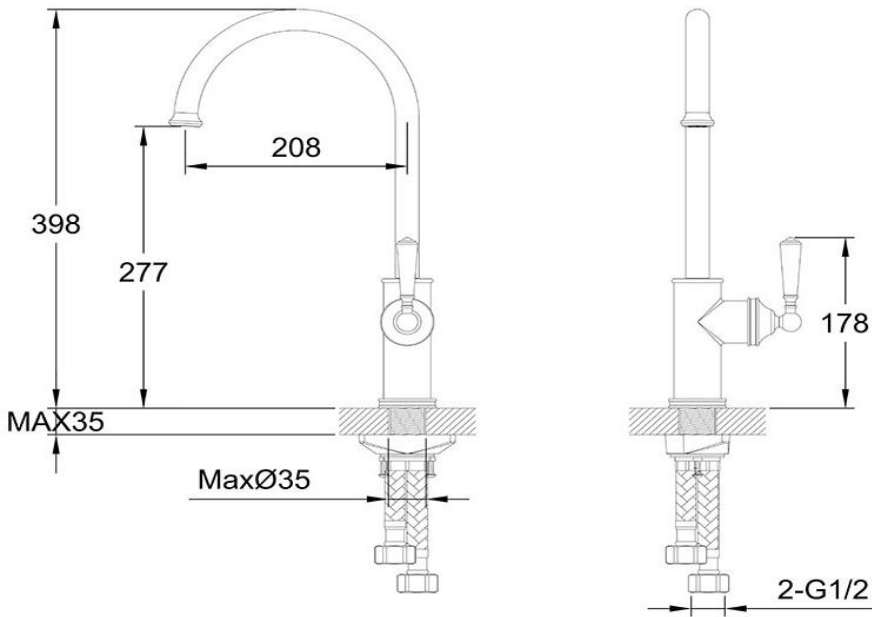

Gooseneck Swivel Kitchen Mixer

FWK0600BC

Roman Gooseneck Swivel Kitchen Mixer Brushed Copper

The Roman mixer with its classical styling of a 'gooseneck' swivel spout and orb shaped swing lever handle offers an old-world style complimented by the patina of the soft colour palette available.

Brushed copper finish

277mm aerator height x 208mm reach

Mains pressure only

Recommended working pressure 200 - 500kPa (balanced)

Ceramic disc cartridge

CARE AND USE

Tapware

All finishes are smooth, abrasion resistant, corrosion resistant, fade-proof and easy to clean. All finishes are super hard wearing surfaces that won't chip, peel or tarnish with normal use. All surfaces should be regularly wiped clean with non scouring, neutral wash solutions.