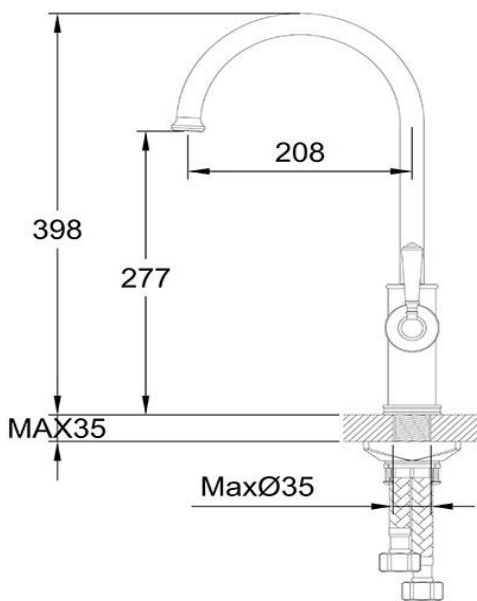

Matte black finish

277mm aerator height x 208mm reach

Mains pressure only

Recommended working pressure 200 - 500kPa (balanced)

Ceramic disc cartridge

35mm hole cut out size required for installation