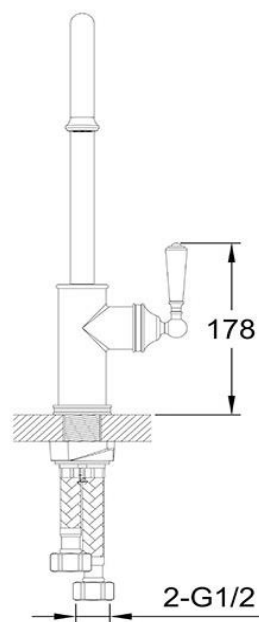

Matte black finish

277mm aerator height x 208mm reach

Mains pressure only

Recommended working pressure 200 - 500kPa (balanced)

Ceramic disc cartridge

35mm hole cut out size required for installation