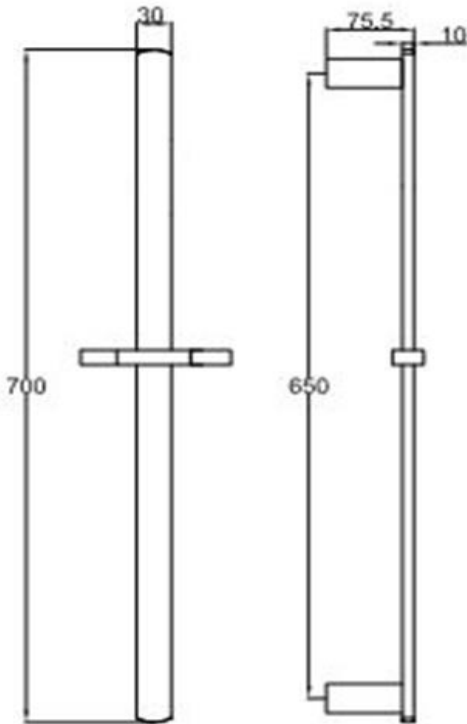

Slide Shower 3 Function Handshower

FWF9516GM

Flint Slide Shower 3 Function Handshower Gun Metal

- Slide shower with a three function hand shower finished in gun metal
- 600mm centers and 15mm male wall elbow connection
- Full metal rail, end posts and slider for long term durability
- 1500mm metal wound shower hose
- Mains pressure only
- Recommended working pressure 200 – 500kPa (balanced)