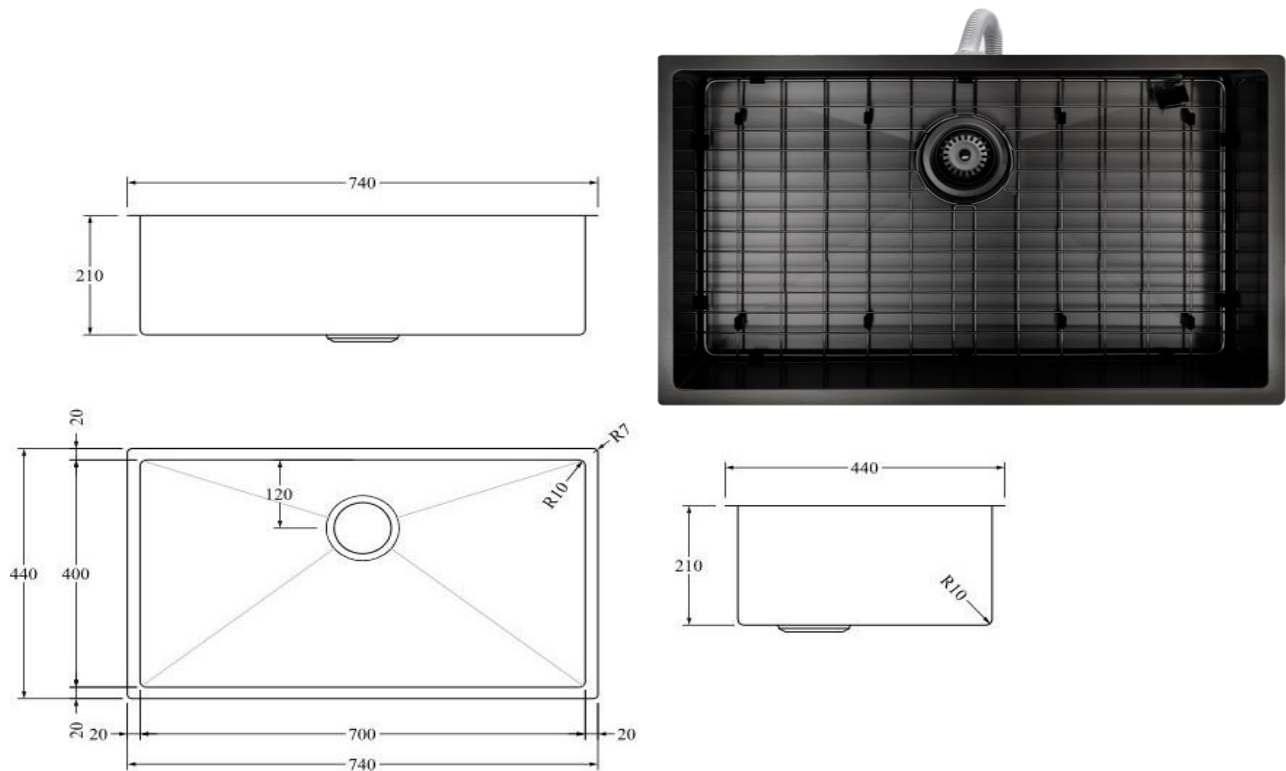

## Aspen PVD 700mm Single Kitchen Sink

AS74MB

Aspen PVD 700mm Single Kitchen Sink Matte Black

Single kitchen sink insert in a matte black finish

Waste and overflow included

700w x 400h x 210d (mm)

Note: Can be either installed via top mount or undermount installation