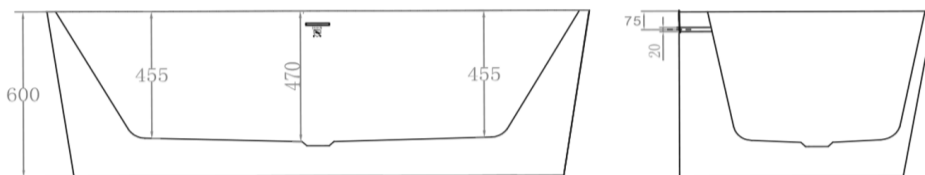

The Smith Back To Wall Bath

BPBA8356-150MW

The Smith 1500mm Back To Wall Bath Matte White

1500mm back to wall bath in high quality pure matte white acrylic

Adjustable feet

Includes 'klikklak' pop-up waste.

Approximately 450L capacity

CARE AND USE

Acrylic Baths

The glossy/matte acrylic finish should be regularly wiped clean with non scouring, neutral wash solutions. Avoid abrasive cleaners or use mild abrasives sparingly if absolutely necessary.

LIMITED PRODUCT WARRANTIES

To be read in conjunction with and subject to all terms and conditions contained in the Waterware 'Producer Statement' available on-line (<http://www.waterware.co.nz/media-downloads>) From date of purchase, Waterware Services warrants products from the following categories to be free from manufacturing defect subject to exclusions (if applicable):

Category	Domestic Installations	Commercial Installations	Exclusions	Wels
Baths	5 years parts and labour, 6 - 10 years parts only	1 year parts and labour	Klikklak waste	Not required