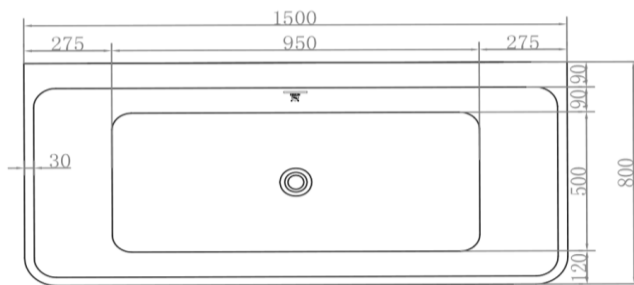

The Smith Back To Wall Bath

BPBA8356-150MW

The Smith 1500mm Back To Wall Bath Matte White

1500mm back to wall bath in high quality pure matte white acrylic

Adjustable feet

Includes 'klikklak' pop-up waste.

Approximately 450L capacity

CARE AND USE

Acrylic Baths

The glossy/matte acrylic finish should be regularly wiped clean with non scouring, neutral wash solutions. Avoid abrasive cleaners or use mild abrasives sparingly if absolutely necessary.

LIMITED PRODUCT WARRANTIES

To be read in conjunction with and subject to all terms and conditions contained in the Waterware 'Producer Statement' available on-line (<http://www.waterware.co.nz/media-downloads>) From date of purchase, Waterware Services warrants products from the following categories to be free from manufacturing defect subject to exclusions (if applicable):

Category	Domestic Installations	Commercial Installations	Exclusions	Wels
Baths	5 years parts and labour, 6 - 10 years parts only	1 year parts and labour	Klikklak waste	Not required