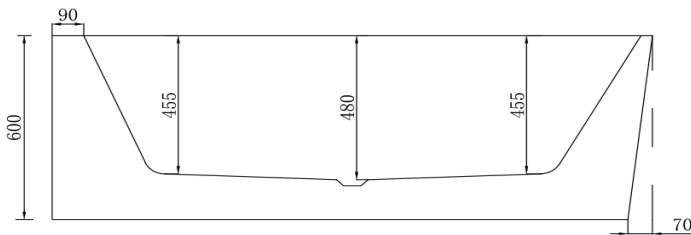

The Smith Left Hand Corner Bath

BPBA8356-170LMW

The Smith 1700mm Left Hand Corner Bath Matte White

1700mm left hand corner bath in high quality acrylic with a matte white finish

Adjustable feet

Includes 'klikklak' pop-up waste