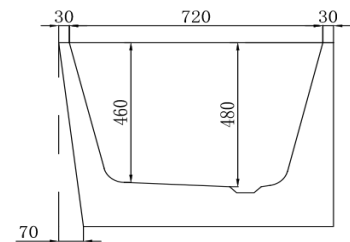

The Smith Left Hand Corner Bath

BPBA8356-170LMW

The Smith 1700mm Left Hand Corner Bath Matte White

1700mm left hand corner bath in high quality acrylic with a matte white finish

Adjustable feet

Includes 'klikklak' pop-up waste