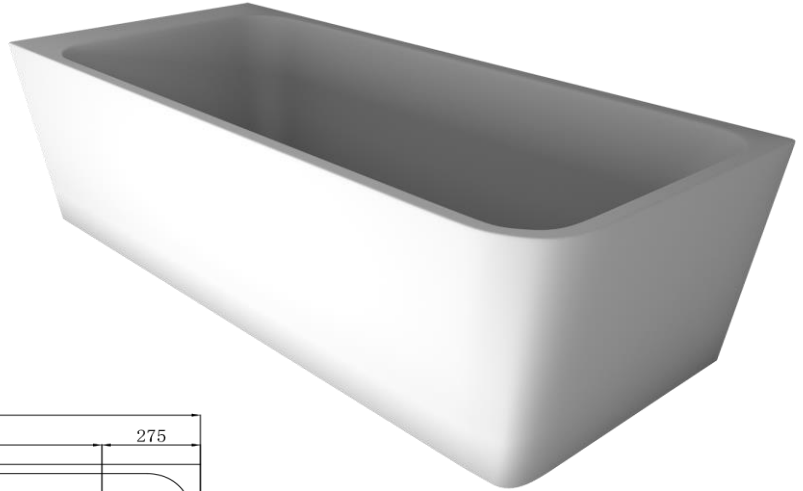

The Smith Left Hand Corner Bath

BPBA8356-170LMW

The Smith 1700mm Left Hand Corner Bath Matte White

1700mm left hand corner bath in high quality acrylic with a matte white finish

Adjustable feet

Includes 'klikklak' pop-up waste