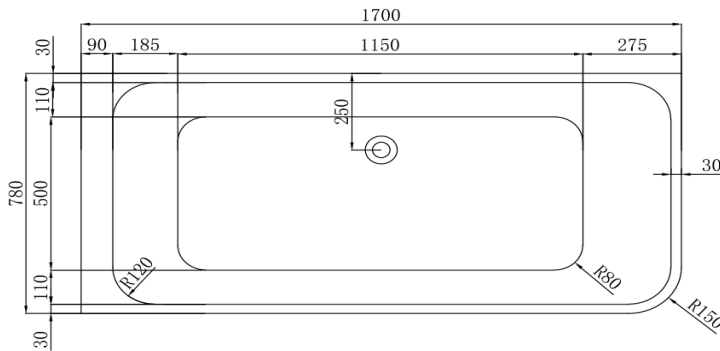

The Smith Left Hand Corner Bath

BPBA8356-170LMW

The Smith 1700mm Left Hand Corner Bath Matte White

1700mm left hand corner bath in high quality acrylic with a matte white finish

Adjustable feet

Includes 'klikklak' pop-up waste