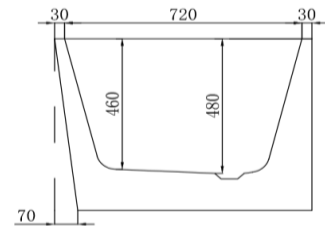

The Smith Right Hand Corner Bath

BPBA8356-17ORMW

The Smith 1700mm Right Hand Corner Bath Matte White

1700mm right hand corner bath in high quality acrylic with a matte white finish

Adjustable feet

Includes 'klikklak' pop-up waste