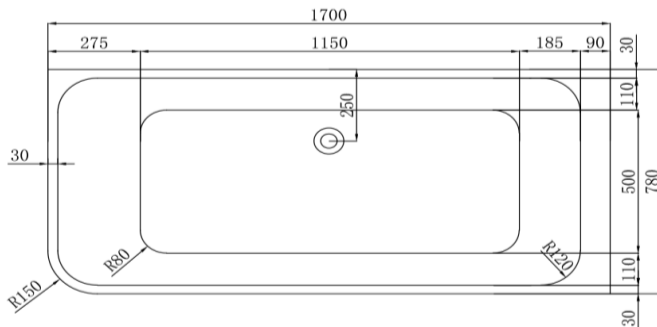

The Smith Right Hand Corner Bath

BPBA8356-17ORMW

The Smith 1700mm Right Hand Corner Bath Matte White

1700mm right hand corner bath in high quality acrylic with a matte white finish

Adjustable feet

Includes 'klikklak' pop-up waste