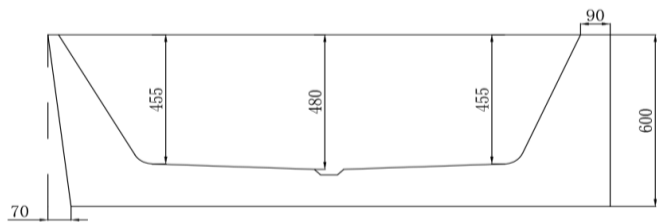

The Smith Right Hand Corner Bath

BPBA8356-17ORMW

The Smith 1700mm Right Hand Corner Bath Matte White

1700mm right hand corner bath in high quality acrylic with a matte white finish

Adjustable feet

Includes 'klikklak' pop-up waste