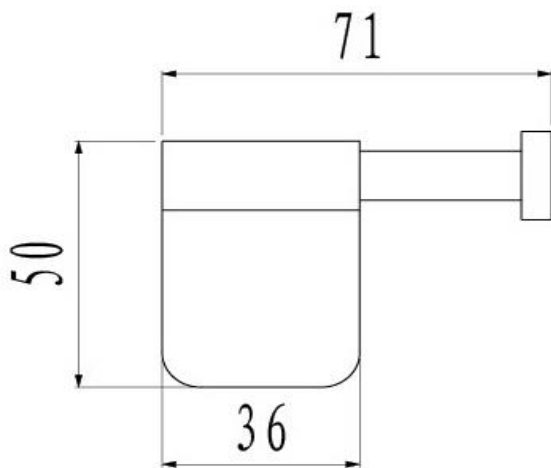

Abode Robe Hook

FWA02BB
Abode Robe Hook Brushed Brass

Wall mounted robe hook finished in brushed brass

CARE AND USE

Tapware

All finishes are smooth, abrasion resistant, corrosion resistant, fade-proof and easy to clean. All finishes are super hard wearing surfaces that won't chip, peel or tarnish with normal use. All surfaces should be regularly wiped clean with non scouring, neutral wash solutions.