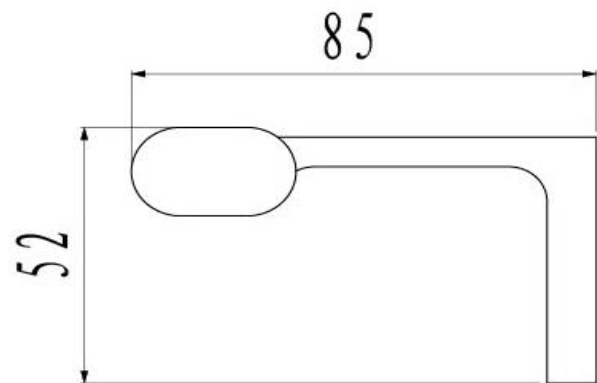

Abode Robe Hook

FWA02BB
Abode Robe Hook Brushed Brass

Wall mounted robe hook finished in brushed brass

CARE AND USE

Tapware

All finishes are smooth, abrasion resistant, corrosion resistant, fade-proof and easy to clean. All finishes are super hard wearing surfaces that won't chip, peel or tarnish with normal use. All surfaces should be regularly wiped clean with non scouring, neutral wash solutions.