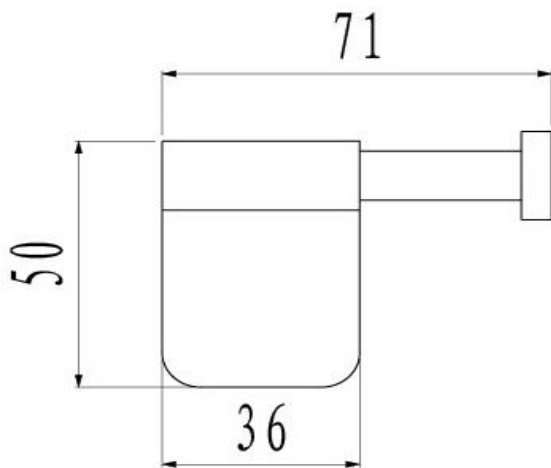

Abode Robe Hook

TUNE

FWA02BC
Abode Robe Hook Brushed Copper

Wall mounted robe hook finished in brushed copper

CARE AND USE

Tapware

All finishes are smooth, abrasion resistant, corrosion resistant, fade-proof and easy to clean. All finishes are super hard wearing surfaces that won't chip, peel or tarnish with normal use. All surfaces should be regularly wiped clean with non scouring, neutral wash solutions.