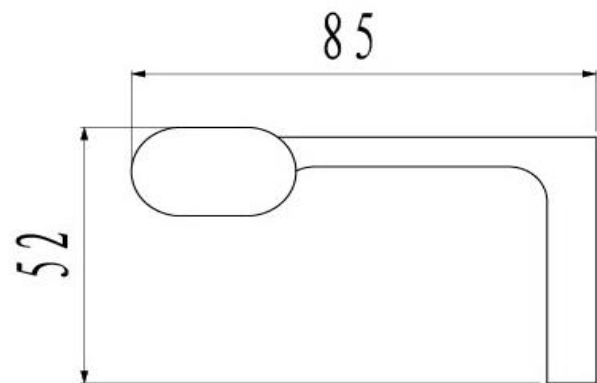

Abode Robe Hook

TUNE

FWA02BC
Abode Robe Hook Brushed Copper

Wall mounted robe hook finished in brushed copper

CARE AND USE

Tapware

All finishes are smooth, abrasion resistant, corrosion resistant, fade-proof and easy to clean. All finishes are super hard wearing surfaces that won't chip, peel or tarnish with normal use. All surfaces should be regularly wiped clean with non scouring, neutral wash solutions.