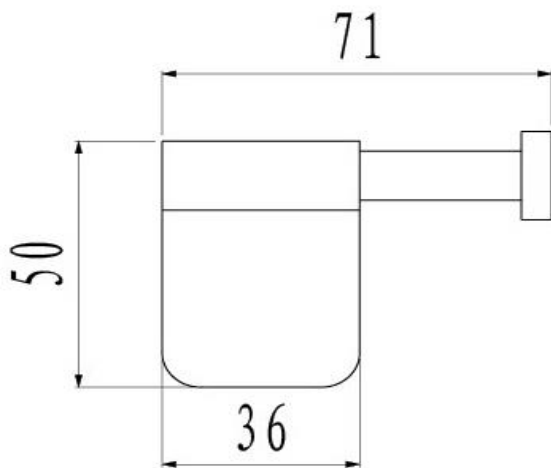

Abode Robe Hook

TUNE

FWA02BL

Abode Robe Hook Matte Black

Wall mounted robe hook finished in matte black

CARE AND USE

Tapware

All finishes are smooth, abrasion resistant, corrosion resistant, fade-proof and easy to clean. All finishes are super hard wearing surfaces that won't chip, peel or tarnish with normal use. All surfaces should be regularly wiped clean with non scouring, neutral wash solutions.