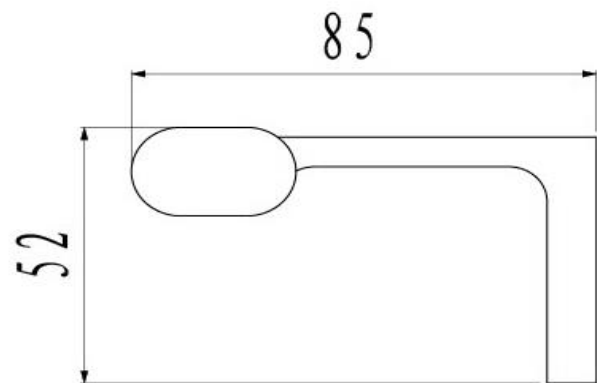

Abode Robe Hook

TUNE

FWA02BL

Abode Robe Hook Matte Black

Wall mounted robe hook finished in matte black

CARE AND USE

Tapware

All finishes are smooth, abrasion resistant, corrosion resistant, fade-proof and easy to clean. All finishes are super hard wearing surfaces that won't chip, peel or tarnish with normal use. All surfaces should be regularly wiped clean with non scouring, neutral wash solutions.