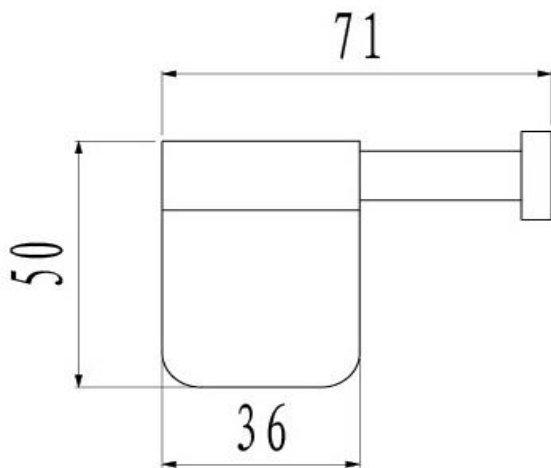

Abode Robe Hook

TUNE

FWA02BN

Abode Robe Hook Brushed Nickel

Wall mounted robe hook finished in brushed nickel

CARE AND USE

Tapware

All finishes are smooth, abrasion resistant, corrosion resistant, fade-proof and easy to clean. All finishes are super hard wearing surfaces that won't chip, peel or tarnish with normal use. All surfaces should be regularly wiped clean with non scouring, neutral wash solutions.