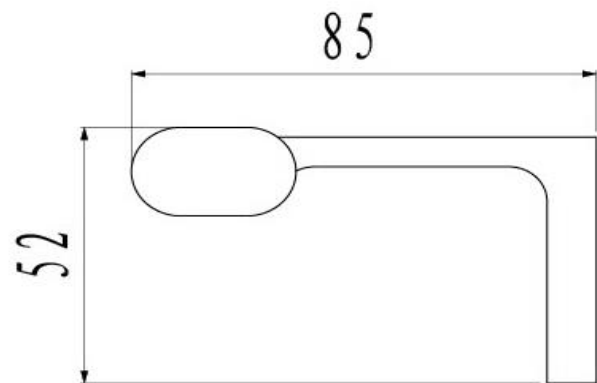

Abode Robe Hook

TUNE

FWA02BN

Abode Robe Hook Brushed Nickel

Wall mounted robe hook finished in brushed nickel

CARE AND USE

Tapware

All finishes are smooth, abrasion resistant, corrosion resistant, fade-proof and easy to clean. All finishes are super hard wearing surfaces that won't chip, peel or tarnish with normal use. All surfaces should be regularly wiped clean with non scouring, neutral wash solutions.