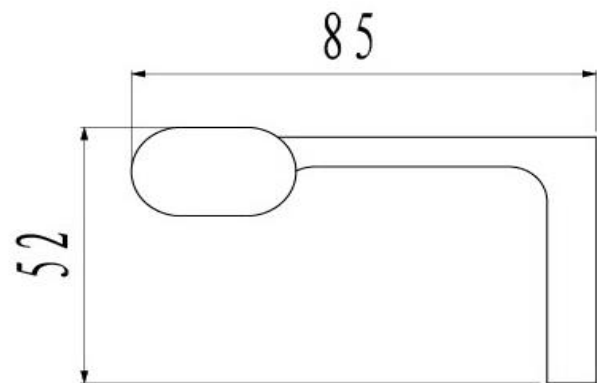

# Abode Robe Hook

FWA02CP  
Abode Robe Hook Chrome

Wall mounted robe hook finished in chrome