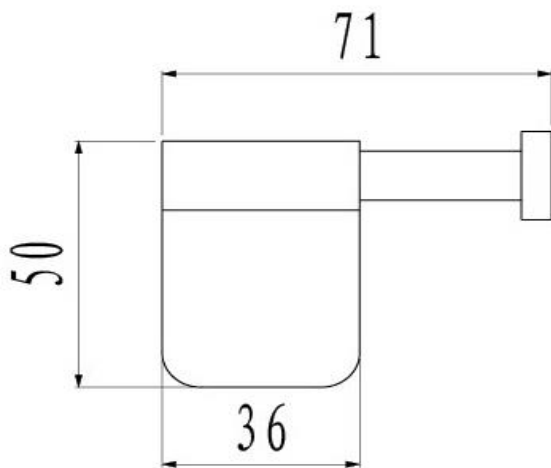

# Abode Robe Hook

FWA02CP  
Abode Robe Hook Chrome

Wall mounted robe hook finished in chrome