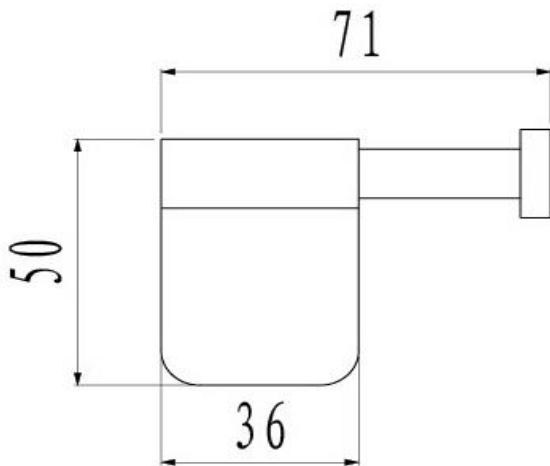

Abode Robe Hook

TUNE

FWA02GM

Abode Robe Hook Gun Metal

Wall mounted robe hook finished in gun metal

CARE AND USE

Tapware

All finishes are smooth, abrasion resistant, corrosion resistant, fade-proof and easy to clean. All finishes are super hard wearing surfaces that won't chip, peel or tarnish with normal use. All surfaces should be regularly wiped clean with non scouring, neutral wash solutions.