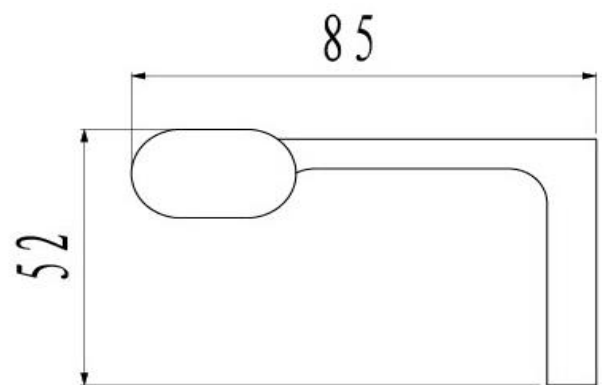

Abode Robe Hook

TUNE

FWA02GM

Abode Robe Hook Gun Metal

Wall mounted robe hook finished in gun metal

CARE AND USE

Tapware

All finishes are smooth, abrasion resistant, corrosion resistant, fade-proof and easy to clean. All finishes are super hard wearing surfaces that won't chip, peel or tarnish with normal use. All surfaces should be regularly wiped clean with non scouring, neutral wash solutions.