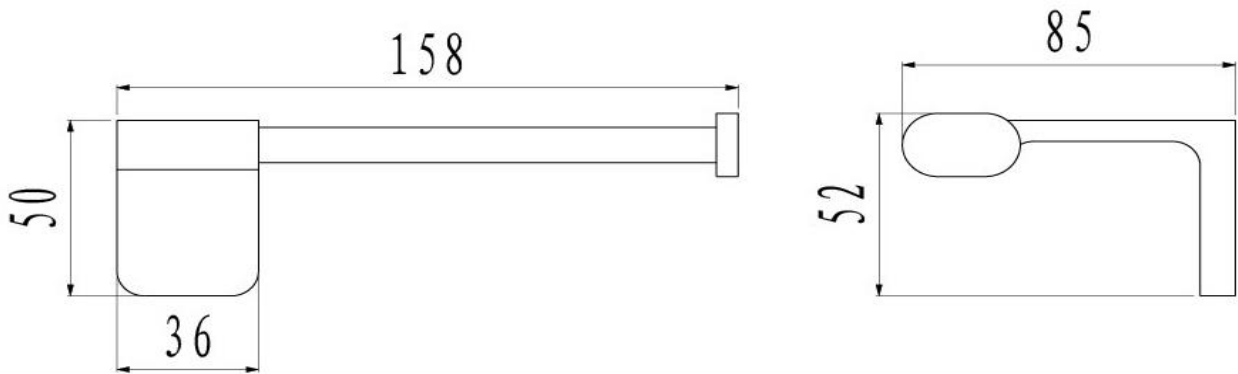

Abode Toilet Roll Holder

FWA05BB
Abode Toilet Roll Holder Brushed Brass

Wall mounted toilet roll holder finished in brushed brass

CARE AND USE

Tapware

All finishes are smooth, abrasion resistant, corrosion resistant, fade-proof and easy to clean. All finishes are super hard wearing surfaces that won't chip, peel or tarnish with normal use. All surfaces should be regularly wiped clean with non scouring, neutral wash solutions.