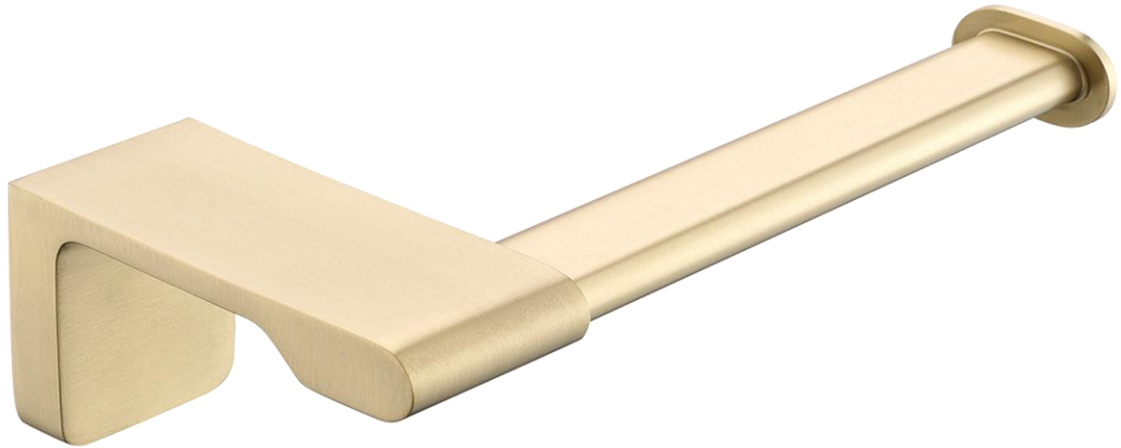

Abode Toilet Roll Holder

FWA05BB
Abode Toilet Roll Holder Brushed Brass

Wall mounted toilet roll holder finished in brushed brass

CARE AND USE

Tapware

All finishes are smooth, abrasion resistant, corrosion resistant, fade-proof and easy to clean. All finishes are super hard wearing surfaces that won't chip, peel or tarnish with normal use. All surfaces should be regularly wiped clean with non scouring, neutral wash solutions.