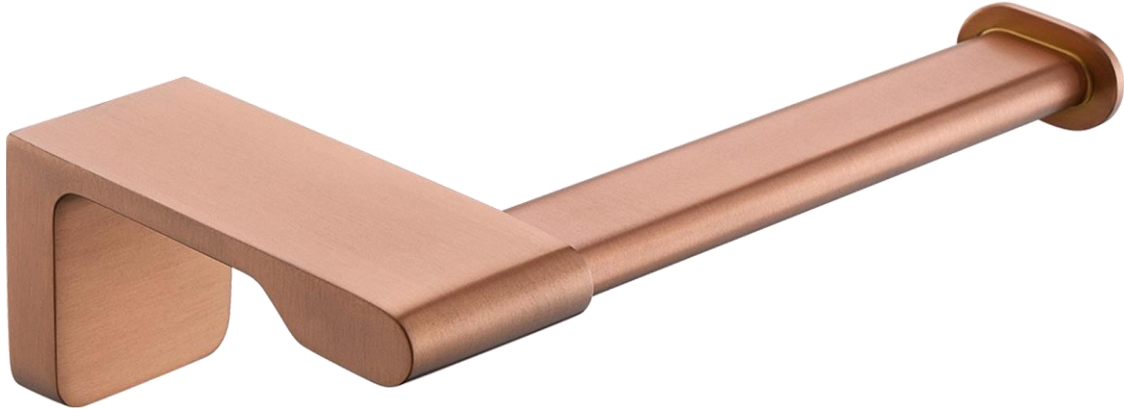

Abode Toilet Roll Holder

TUNE

FWA05BC

Abode Toilet Roll Holder Brushed Copper

Wall mounted toilet roll holder finished in brushed copper

CARE AND USE

Tapware

All finishes are smooth, abrasion resistant, corrosion resistant, fade-proof and easy to clean. All finishes are super hard wearing surfaces that won't chip, peel or tarnish with normal use. All surfaces should be regularly wiped clean with non scouring, neutral wash solutions.