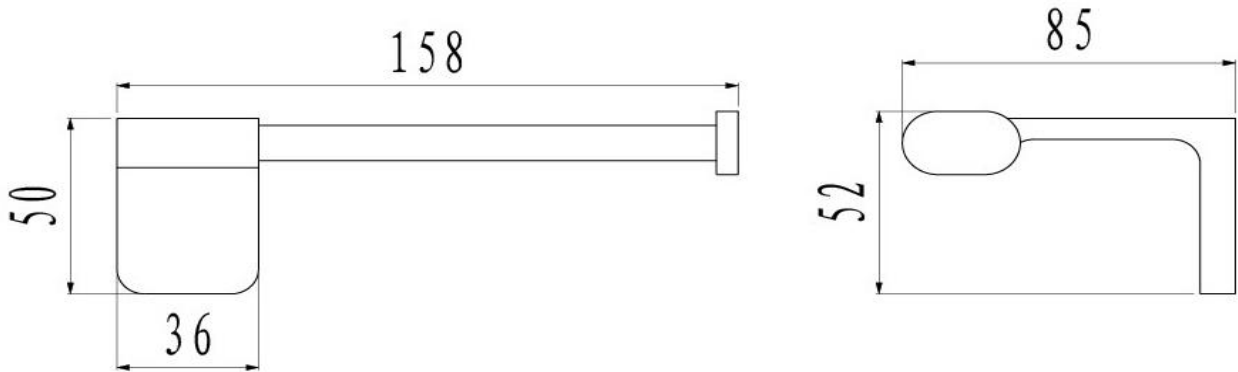

Abode Toilet Roll Holder

TUNE

FWA05BC

Abode Toilet Roll Holder Brushed Copper

Wall mounted toilet roll holder finished in brushed copper

CARE AND USE

Tapware

All finishes are smooth, abrasion resistant, corrosion resistant, fade-proof and easy to clean. All finishes are super hard wearing surfaces that won't chip, peel or tarnish with normal use. All surfaces should be regularly wiped clean with non scouring, neutral wash solutions.