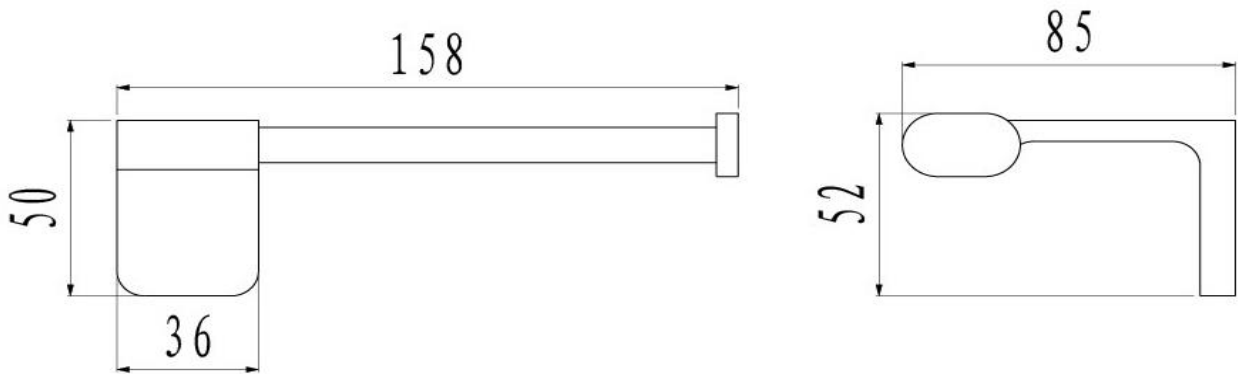

Abode Toilet Roll Holder

FWA05BL
Abode Toilet Roll Holder Matte Black

Wall mounted toilet roll holder finished in matte black

CARE AND USE

Tapware

All finishes are smooth, abrasion resistant, corrosion resistant, fade-proof and easy to clean. All finishes are super hard wearing surfaces that won't chip, peel or tarnish with normal use. All surfaces should be regularly wiped clean with non scouring, neutral wash solutions.