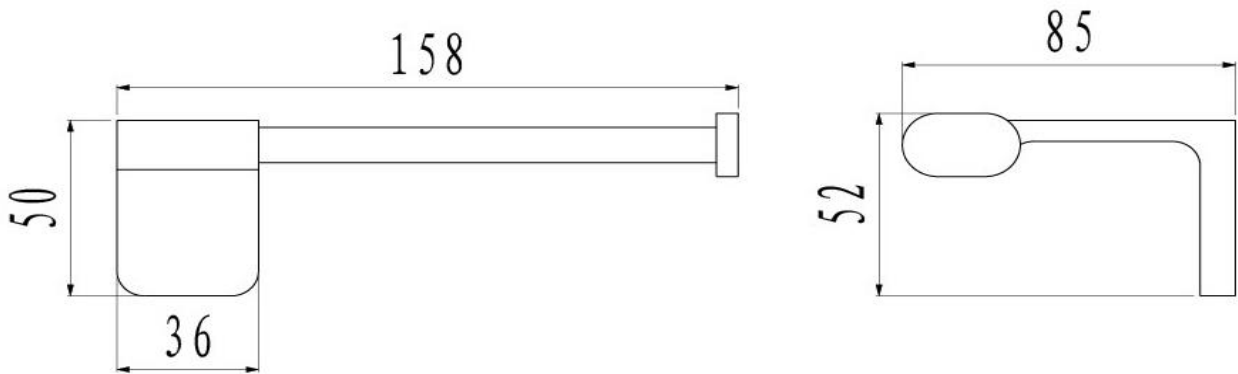

Abode Toilet Roll Holder

FWA05BN

Abode Toilet Roll Holder Brushed Nickel

Wall mounted toilet roll holder finished in brushed nickel

CARE AND USE

Tapware

All finishes are smooth, abrasion resistant, corrosion resistant, fade-proof and easy to clean. All finishes are super hard wearing surfaces that won't chip, peel or tarnish with normal use. All surfaces should be regularly wiped clean with non scouring, neutral wash solutions.