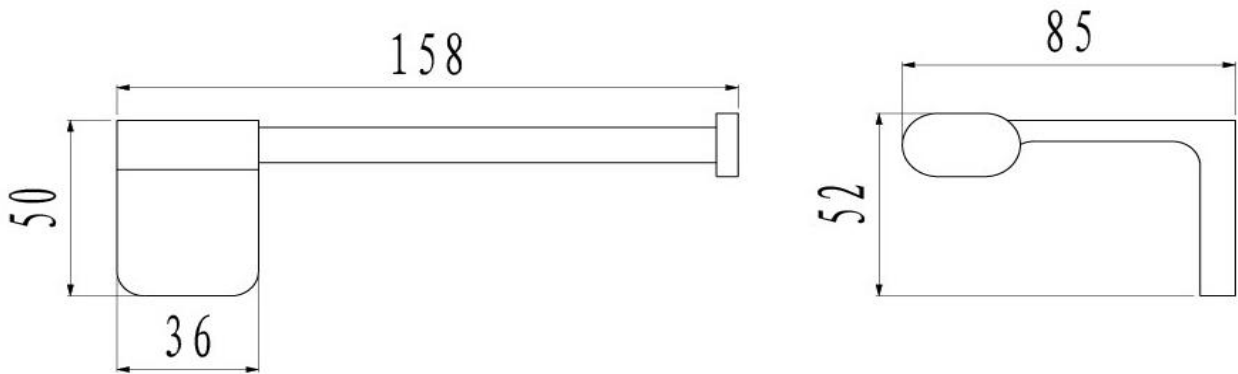

Abode Toilet Roll Holder

TUNE

FWA05CP

Abode Toilet Roll Holder Chrome

Wall mounted toilet roll holder finished in chrome

CARE AND USE

Tapware

All finishes are smooth, abrasion resistant, corrosion resistant, fade-proof and easy to clean. All finishes are super hard wearing surfaces that won't chip, peel or tarnish with normal use. All surfaces should be regularly wiped clean with non scouring, neutral wash solutions.