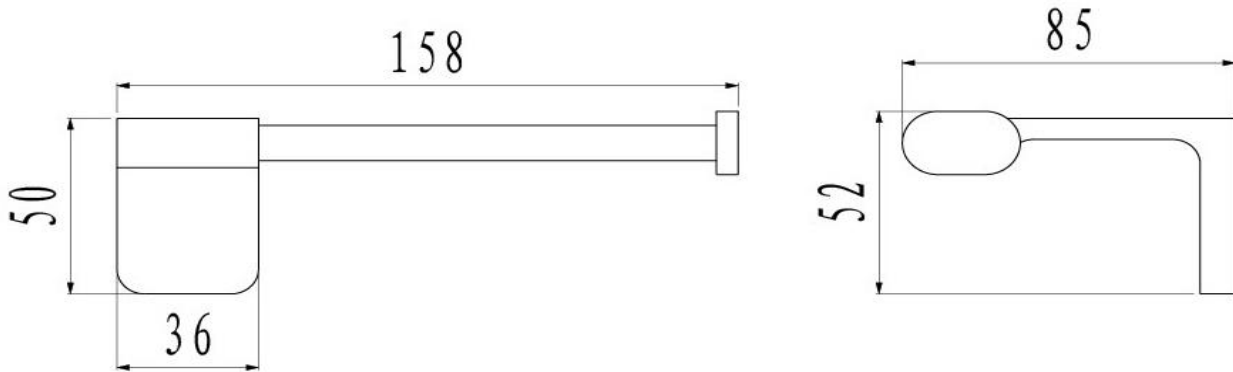

# Abode Toilet Roll Holder

FWA05GM

Abode Toilet Roll Holder Gun Metal

Wall mounted toilet roll holder finished in gun metal