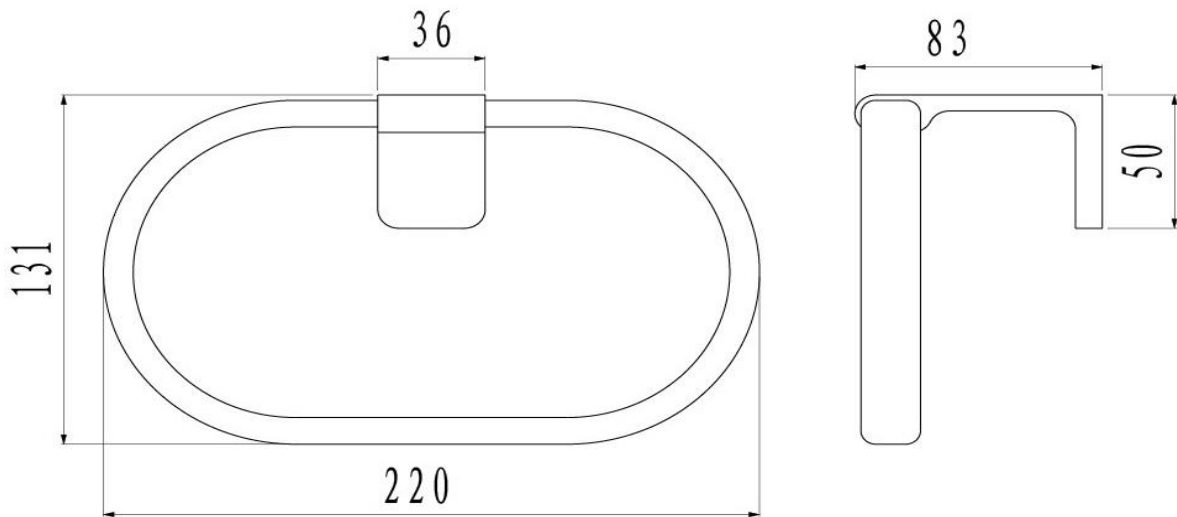

Abode Towel Ring

FWA07BB
Abode Towel Ring Brushed Brass

Wall mounted toilet roll holder finished in brushed brass

CARE AND USE

Tapware

All finishes are smooth, abrasion resistant, corrosion resistant, fade-proof and easy to clean. All finishes are super hard wearing surfaces that won't chip, peel or tarnish with normal use. All surfaces should be regularly wiped clean with non scouring, neutral wash solutions.