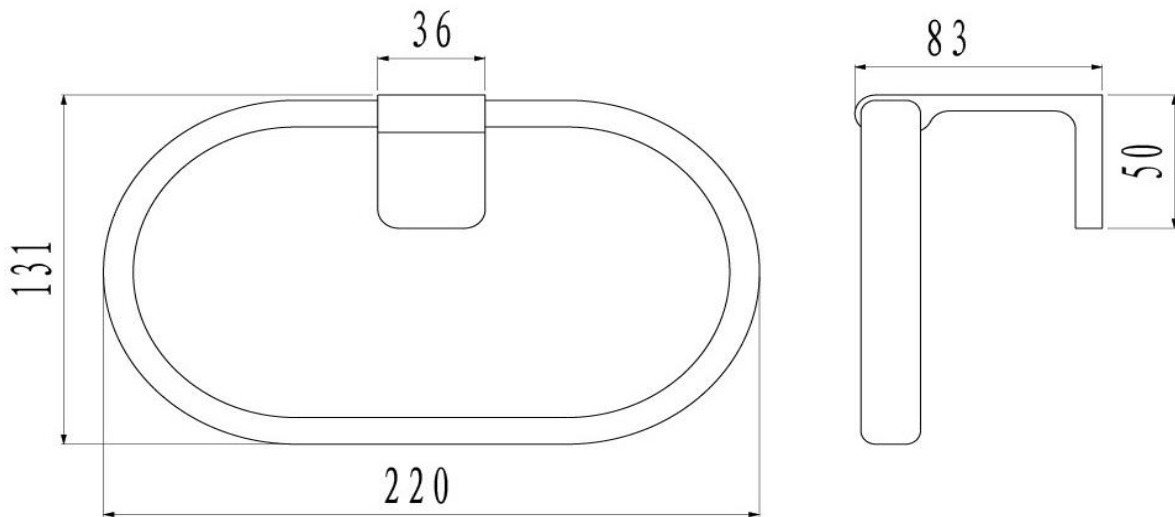

Abode Towel Ring

FWA07BC
Abode Towel Ring Brushed Copper

Wall mounted toilet roll holder finished in brushed copper

CARE AND USE

Tapware

All finishes are smooth, abrasion resistant, corrosion resistant, fade-proof and easy to clean. All finishes are super hard wearing surfaces that won't chip, peel or tarnish with normal use. All surfaces should be regularly wiped clean with non scouring, neutral wash solutions.